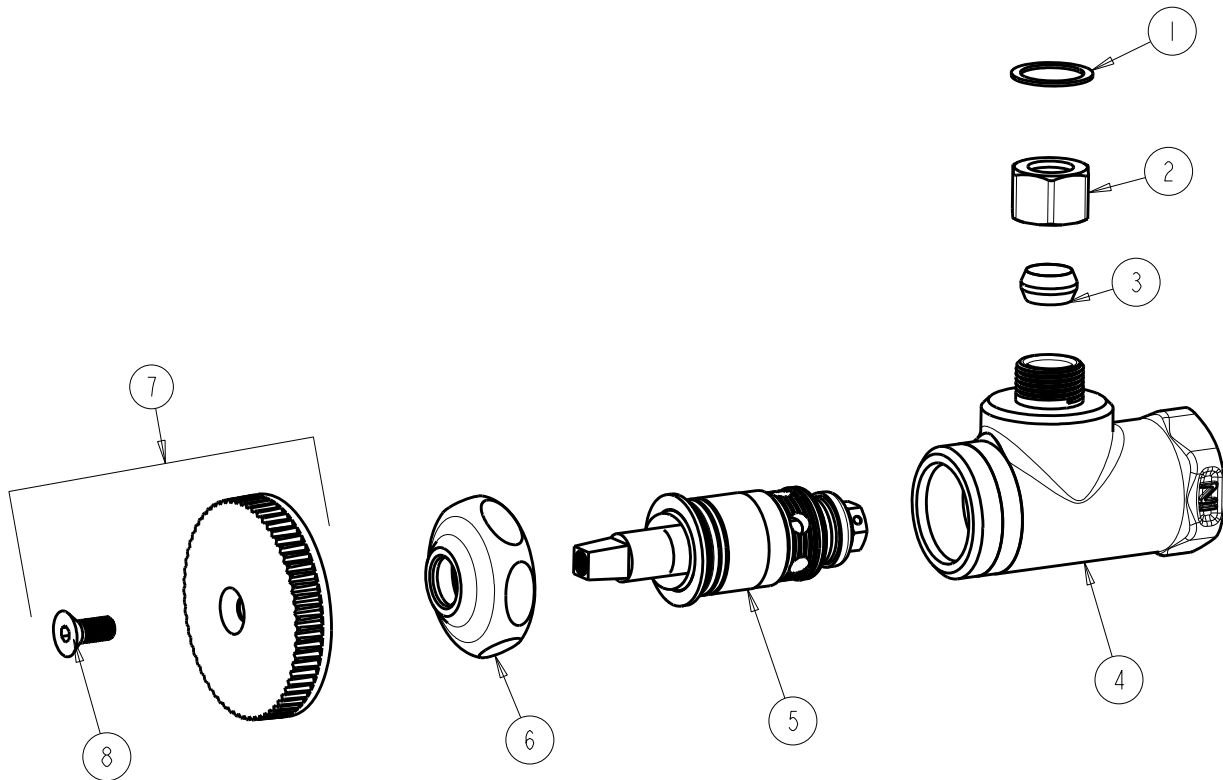

# REPAIR PARTS

BY: JAR DATE: 10-13-11

CHK: *FCG* REV: 06-28-22

FITTING NO.

1015-ABCP

SUBMITTED MODEL NO.

ITEM NO.

ITEM	PART NO.	DESCRIPTION
1	250-027JKRBF	BRASS WASHER
2	-----	COMPRESSION NUT, 3/8 TUBE
3	-----	FERRULE, 3/8 TUBE
4	-----	VALVE BODY (NOT SOLD SEPARATELY)
5	217-XTLHJKABNF	CARTRIDGE, SLO-COMPRESSION (LH)
6	1-214JKCP	CAP
7	318-JKCP	PLAIN WHEEL HANDLE & SCREW
8	420-020JKNF	SCREW, 1/8 FLAT HEX HEAD X 1/2