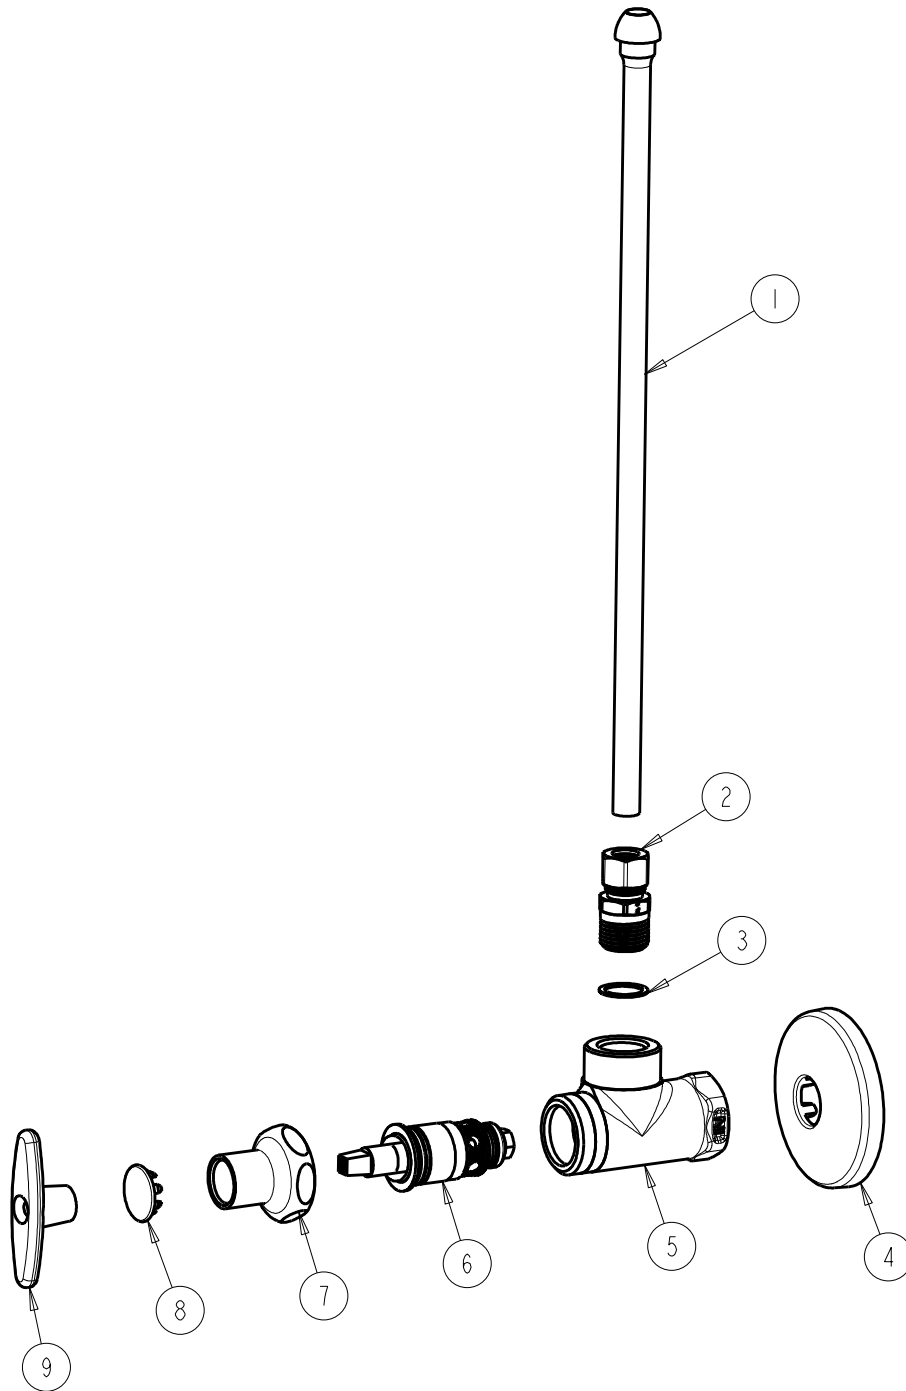

# REPAIR PARTS

BY: JAR    DATE: 10-13-11  
CHK:     REV:

FITTING NO.

**1016-ABCP**

SUBMITTED MODEL NO.

ITEM NO.

ITEM	PART NO.	DESCRIPTION
1	1016-001JKRCF	FLEXIBLE TUBE 3/8 X 11-7/8
2	1022-007KJKABRCF	COMP. FITTING 3/8 TUBE X 3/8 NPT
3	250-027JKRBF	BRASS WASHER
4	1003-002JKCP	FLANGE
5	----	VALVE BODY (NOT SOLD SEPERATELY)
6	217-XTLHJKABNF	CARTRIDGE, SLO-COMPRESSION
7	1-246JKCP	NUT, CAP LOOSE KEY 1-1/8-18 UNEF
8	1-144JKCP	BUTTON
9	293-006JKRCF	TEE HANDLE & SCREW