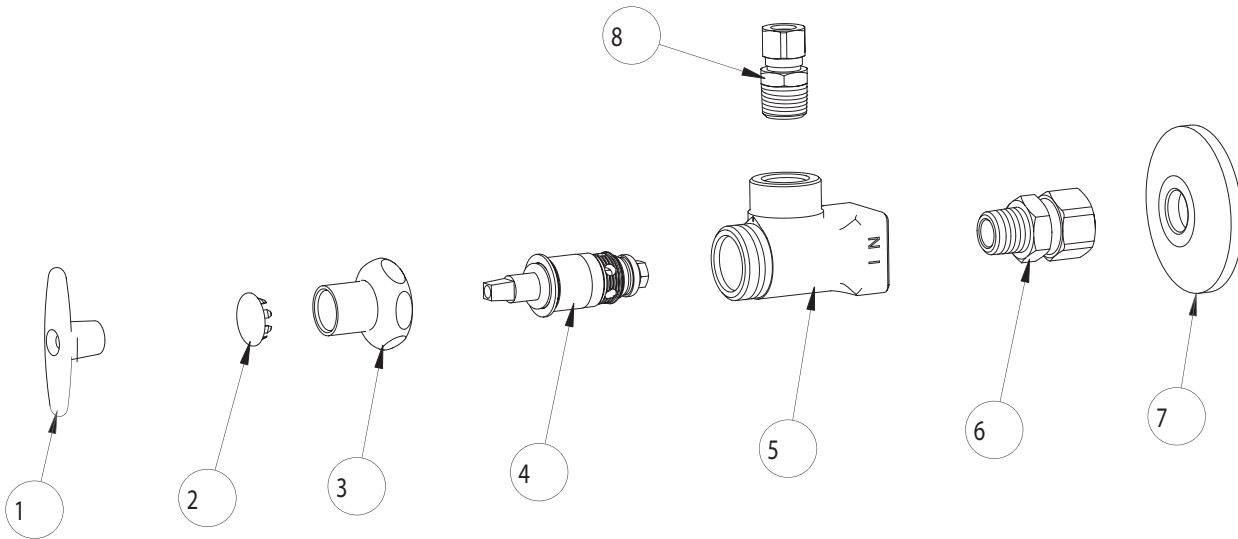

PARTS LIST

BY: JAR
CHK'D:

FINISH:
DATE:

CHROME
02-28-97

1025

ITEM NO.	PART NO.	DESCRIPTION
1	293-006	TEE HANDLE
2	1-144	BUTTON
3	1-246	LOOSE KEY CAP
4	217XTLH	SLO-COMPRESSION UNIT (LH)
5	-----	VALVE BODY (NOT SOLD SEPARATELY)
6	1022-005	COMPRESSION FITTING
7	1022-004	FLANGE
8	1022-007	COMPRESSION FITTING