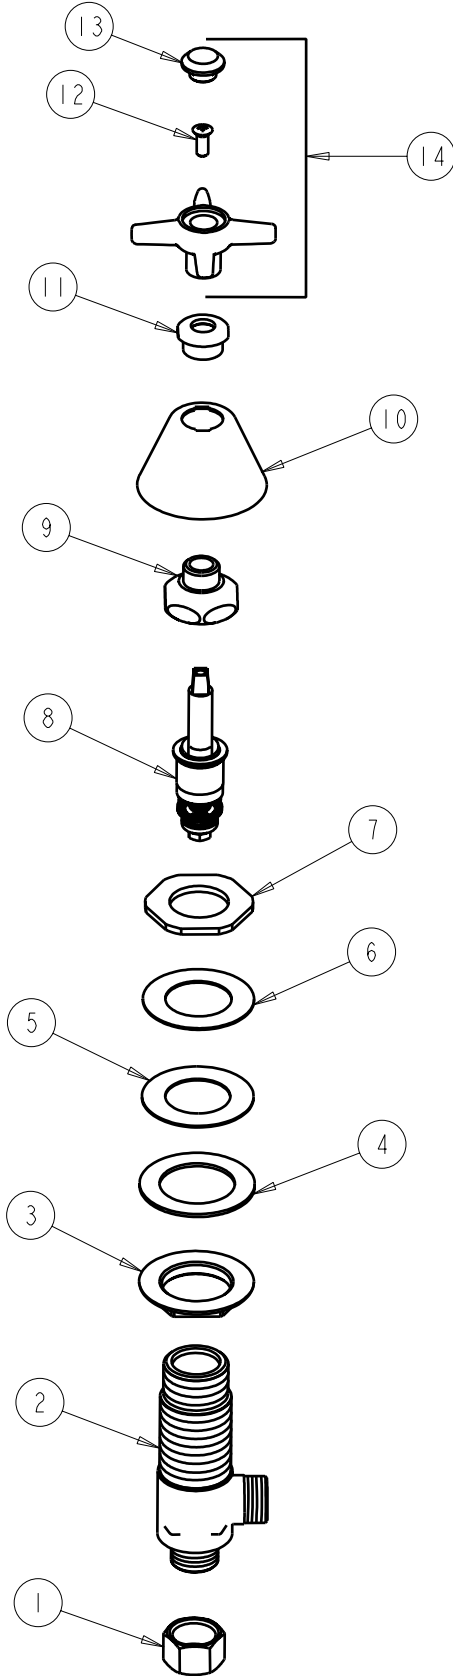

CHICAGO FAUCETS
a Geberit company

2100 South Clearwater Drive
Des Plaines, IL 60018
Phone: 847-803-5000
Fax: 847-803-5454
www.chicagofaucets.com

REPAIR PARTS

BY: SID DATE: 10-30-07
CHK: *[Signature]* REV:

FITTING NO.

1305-PLCP

SUBMITTED MODEL NO.

ITEM NO.

FOR TECHNICAL ASSISTANCE
1-800-TEC-TRUE (1-800-832-8783)

| ITEM | PART NO. | DESCRIPTION |
|------|--------------------|-------------------------|
| 1 | 49-005JKRBF | COUPLING NUT |
| 2 | 250-094KJKRBF | VALVE BODY ASSEMBLY |
| 3 | 250-004JKRBF | LOCKNUT |
| 4 | 55-010JKNF | STEEL WASHER |
| 5 | 739-056JKNF | RUBBER WASHER |
| 6 | 888-006JKRBF | BRASS WASHER |
| 7 | 308-003JKRBF | LOCKNUT |
| 8 | 274-XTLHJKNF | SLO-COMPRESSION UNIT |
| 9 | 274-004JKRBF | CAP NUT |
| 10 | 250-180JKCP | ESCUTCHEON |
| 11 | 422-113JKCP | ESCUTCHEON NUT |
| 12 | 420-010JKRCF | SCREW, 10-32 UNC PH 1/2 |
| 13 | 216-628WHITEPLJKNF | BUTTON PLAIN WHITE |
| 14 | 204-PLJKCP | HANDLE ASSEMBLY |