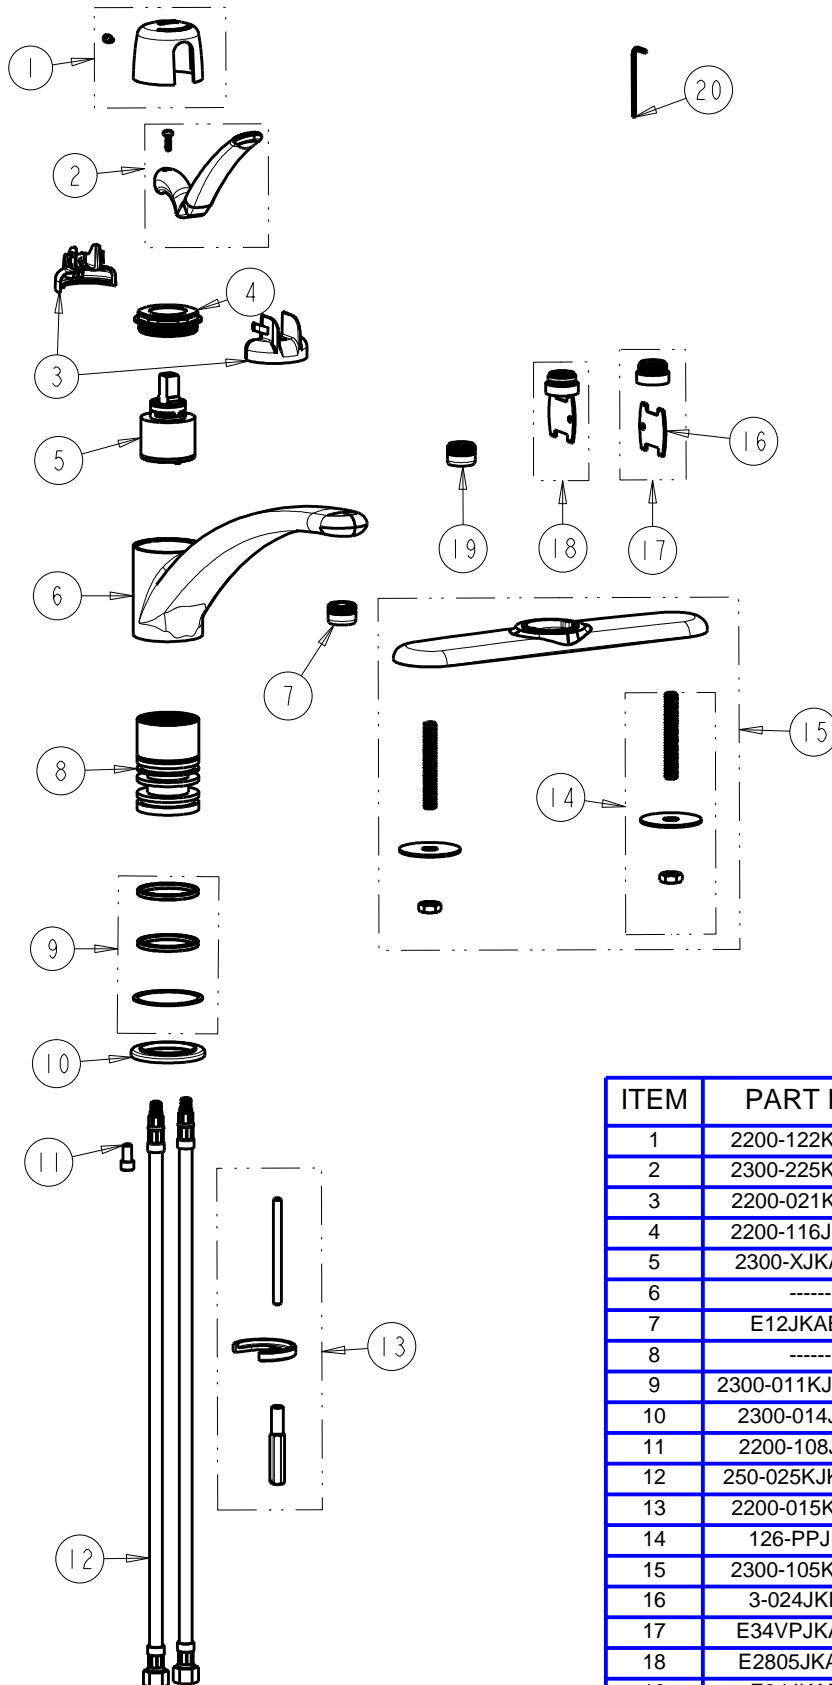

CHICAGO FAUCETS
a Geberit company

2100 South Clearwater Drive
Des Plaines, IL 60018
Phone: 847-803-5000
Fax: 847-803-5454
www.chicagofaucets.com

REPAIR PARTS

BY: JAR DATE: 10-31-13
CHK: *JAR* REV: 03-27-18

FITTING NO.

2300-SERIES

SUBMITTED MODEL NO.

ITEM NO.

FOR TECHNICAL ASSISTANCE
1-800-TEC-TRUE (1-800-832-8783)

ITEM	PART NO.	DESCRIPTION
1	2200-122KJKCP	CAP AND SCREW ASSEMBLY
2	2300-225KJKCP	LEVER HANDLE, 4-5/8"
3	2200-021KJKNF	CARTRIDGE SPIN CAP ASSEMBLY
4	2200-116JKRCF	NUT, HOLDDOWN
5	2300-XJKABNF	40 mm SINGLE LEVER CARTRIDGE
6	-----	SPOUT
7	E12JKABCP	OUTLET, AERATOR 2.2 GPM
8	-----	BODY, HUB, KITCHEN-L/SPRAY
9	2300-011KJKABNF	QUAD RINGS & SLIP WASHER
10	2300-014JKCP	FLANGE, BODY
11	2200-108JKNF	SCREW, 1/4-20 X 1/2 UNRC 2A, 18-8 SS
12	250-025KJKABNF	HOSE, SS BRAIDED 5/16-24 X 3/8
13	2200-015KJKNF	NUT, MOUNTING ASSEMBLY
14	126-PPJKNF	PRE-PACK, MOUNTING HARDWARE
15	2300-105KJKCP	8" COVER PLATE W/STUD MOUNT
16	3-024JKRCF	KEY, VP
17	E34VPJKABCP	OUTLET, AERATOR w/ VP KEY 1.5 GPM
18	E2805JKABCP	OUTLET, VP SPRAY w/KEY 0.5 GPM
19	E34JKABCP	OUTLET, AERATOR 1.5 GPM
20	665-505JKNF	3/32" HEX KEY