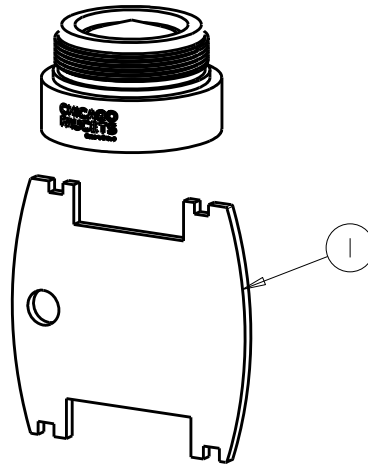

# REPAIR PARTS

BY: SID DATE: 02-08-22

CHK: *gmr* REV:

FITTING NO.

242.757.AB.1

SUBMITTED MODEL NO.

ITEM NO.

ITEM	PART NO.	DESCRIPTION
1	3-024JKRCF	KEY, VP