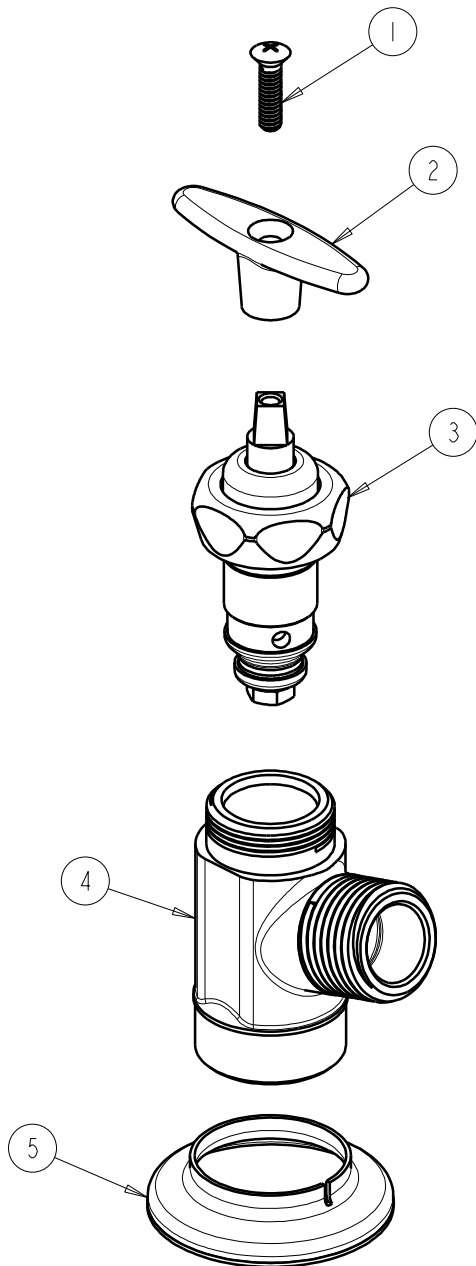

# REPAIR PARTS

BY: SID DATE: 06-11-09

CHK: *[Signature]* REV:

FITTING NO.

**293-244RCF**

SUBMITTED MODEL NO.

ITEM NO.

**FOR TECHNICAL ASSISTANCE**  
1-800-TEC-TRUE (1-800-832-8783)

ITEM	PART NO.	DESCRIPTION
1	250-093JKRCF	SCREW
2	293-006JKRCF	HANDLE, TEE INCLUDES SCREW
3	826-XJKNF	KLO-SELF CARTRIDGE
4	—	BODY NOT SOLD SEPARATELY
5	387-012JKRCF	FLANGE, HOSE BIBB