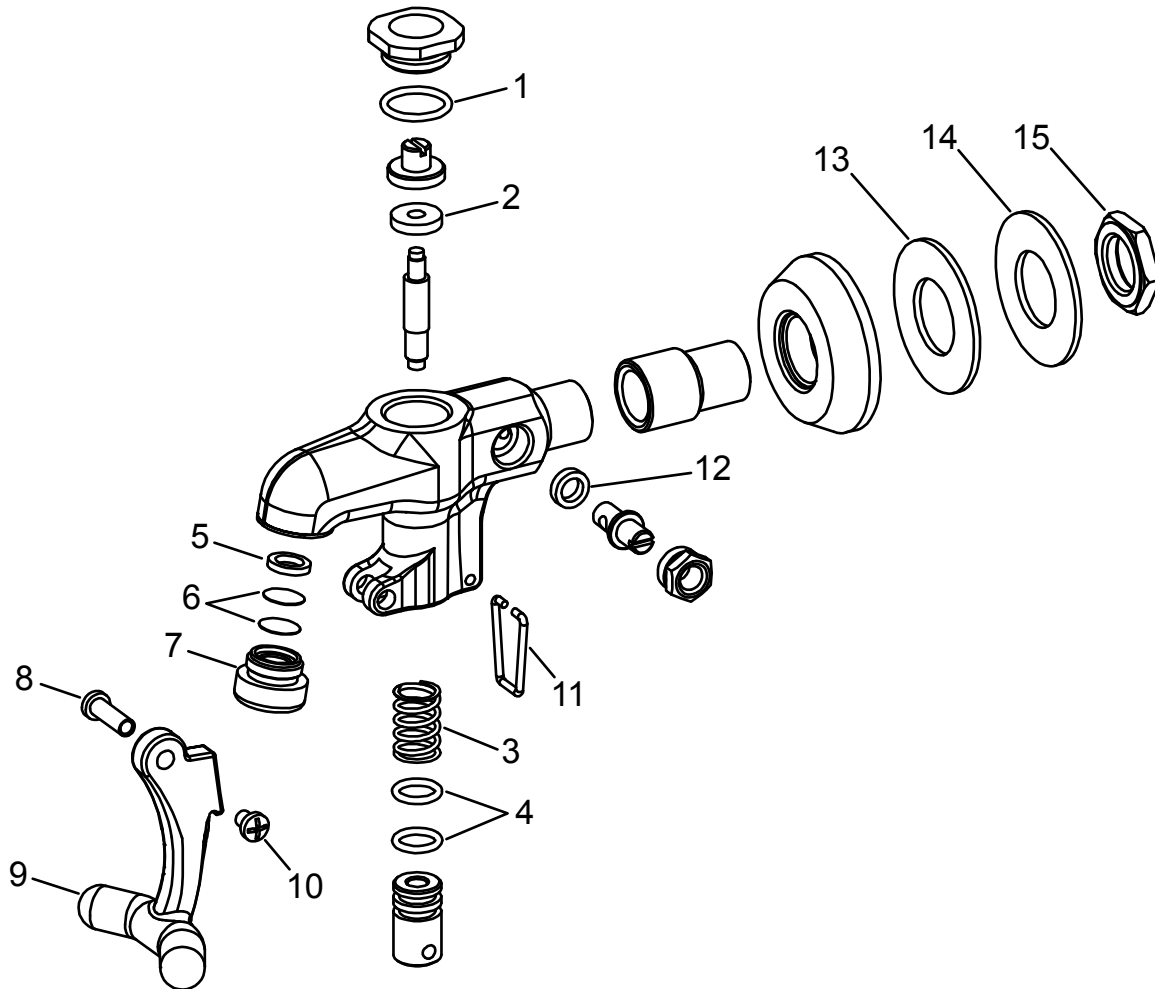

## REPAIR PARTS

BY: PDC DATE: 08-10-12

CHK: REV: 09-12-22

FITTING NO.

**312-ABCP**

SUBMITTED MODEL NO.

ITEM NO.

**FOR TECHNICAL ASSISTANCE**  
**1-800-TEC-TRUE (1-800-832-8783)**

ITEM	PART NO.	DESCRIPTION
1,2,3,4	712-003KJKABNF	ACTUATOR REPAIR KIT
5,6,7	712-001KJKABCP	OUTLET ASSEMBLY
8,9,10,11	712-002KJKNF	LEVER ASSEMBLY
12	712-004JKABNF	FLOW CONTROL GASKET
13,14,15	312-005KJKNF	WALL MOUNTING HARDWARE KIT