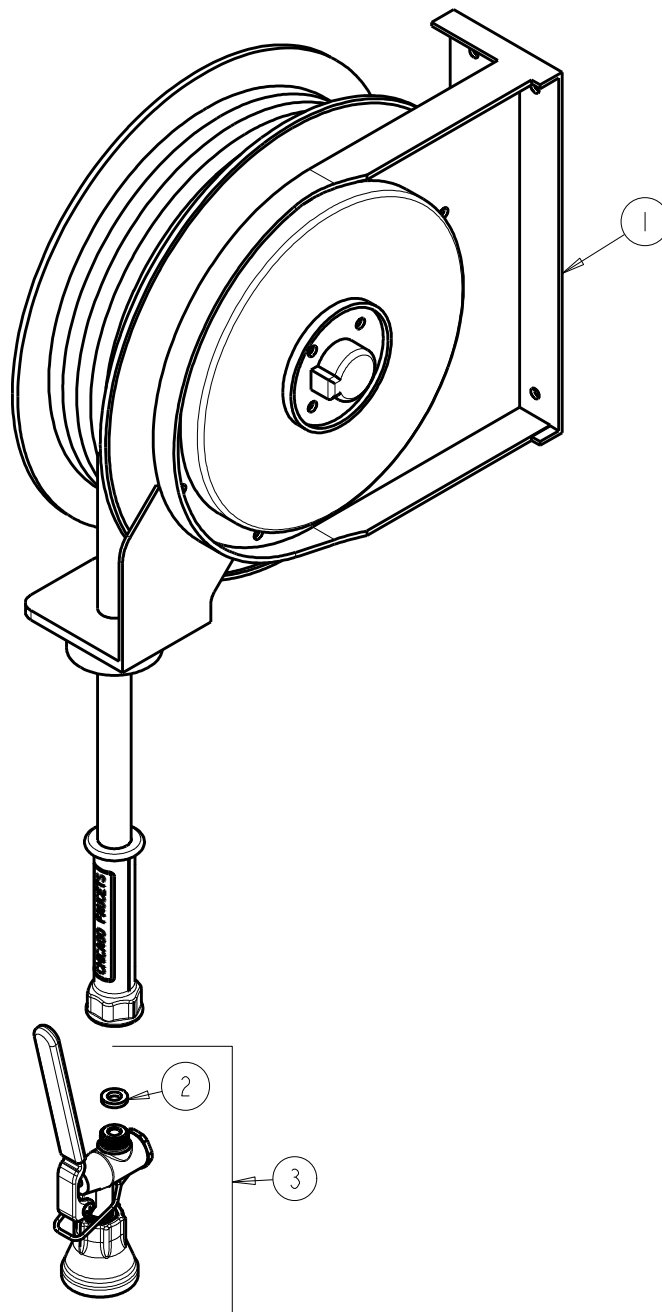

FITTING NO.

537-NF

SUBMITTED MODEL NO.

ITEM NO.

FOR TECHNICAL ASSISTANCE
1-800-TEC-TRUE (1-800-832-8783)

ITEM	PART NO.	DESCRIPTION
1	537-LESS80NF	HOSE REEL, RETRACT
2	919-243JKNF	GASKET, .685 X .375 X .125
3	90-HABCP	SPRAY, FOR PARTS SEE 90-HABCP