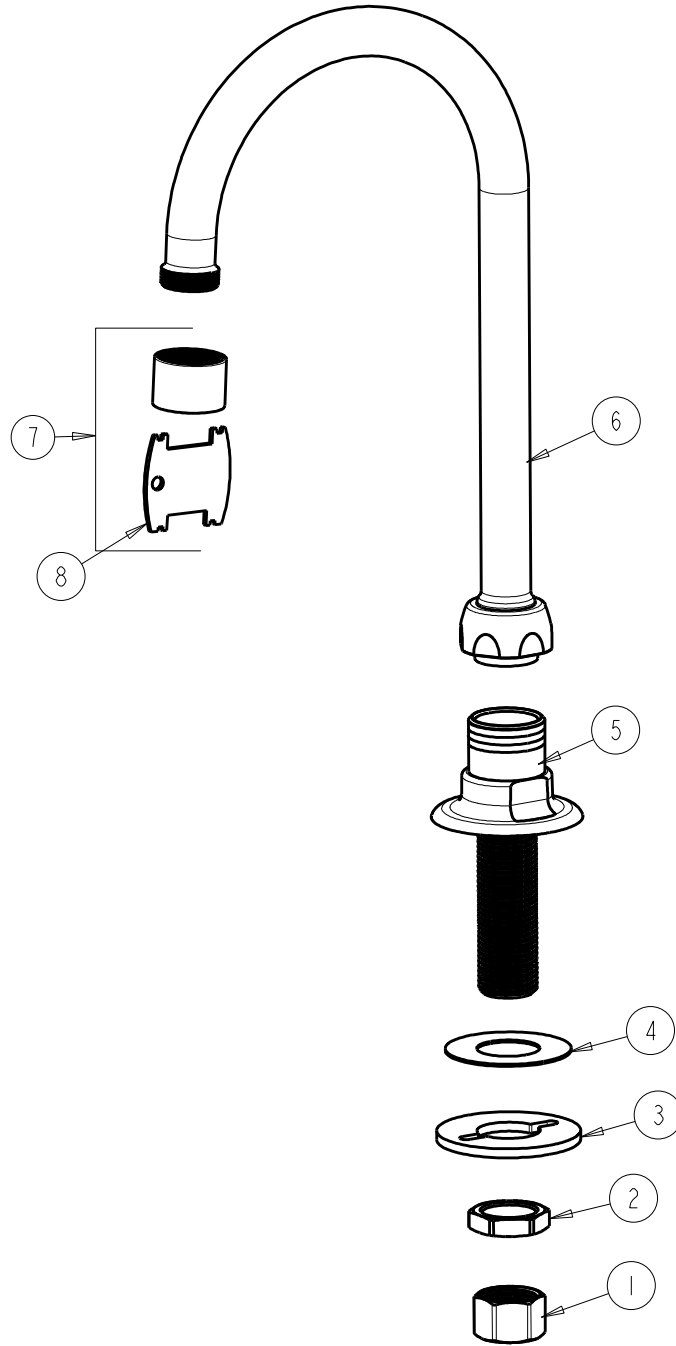

# REPAIR PARTS

BY: SID DATE: 05-15-09

CHK: *[Signature]* REV: 10-08-14

FITTING NO.

**626-E29VPABCP**

SUBMITTED MODEL NO.

ITEM NO.

ITEM	PART NO.	DESCRIPTION
1	49-005JKRBF	COUPLING NUT
2	49-004JKRBF	LOCKNUT
3	807-112JKNF	WASHER
4	333-103JKNF	RUBBER WASHER
5	-----	SHANK AND FLANGE ASSEMBLY
6	GN2AJKABCP	SPOUT, GN SPOUT 5-1/4" C-C
7	E29VPJKABCP	OUTLET VP, LAMINAR 2.2 GPM
8	3-024JKRCF	KEY, VP