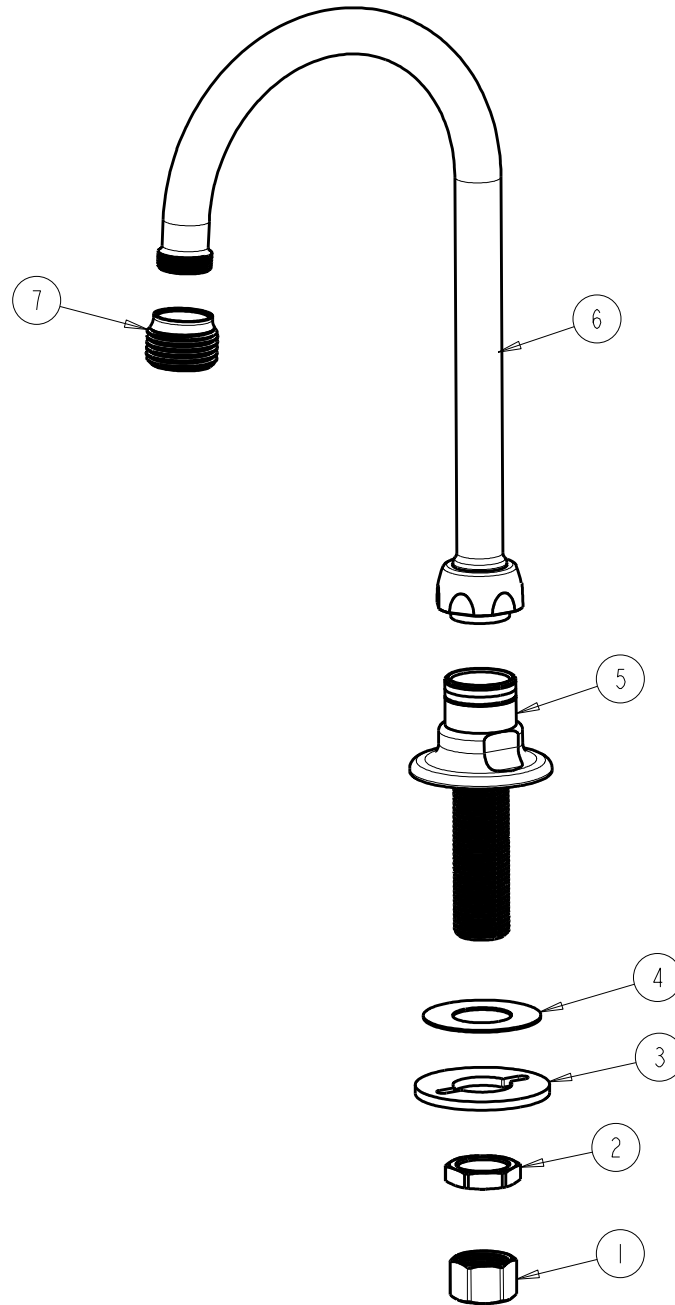

# REPAIR PARTS

BY: SID DATE: 03-17-09

CHK: *[Signature]* REV: 10-08-14

FITTING NO.

626-E2CP

SUBMITTED MODEL NO.

ITEM NO.

**FOR TECHNICAL ASSISTANCE**  
1-800-TEC-TRUE (1-800-832-8783)

ITEM	PART NO.	DESCRIPTION
1	49-005JKRBF	COUPLING NUT
2	49-004JKRBF	LOCKNUT
3	807-112JKNF	WASHER
4	333-103JKNF	RUBBER WASHER
5	-----	SHANK AND FLANGE ASSEMBLY
6	GN2AJKABCP	SPOUT, GN 5-1/4" C-C
7	E2JKRCF	3/4 MALE HOSE THREAD OUTLET