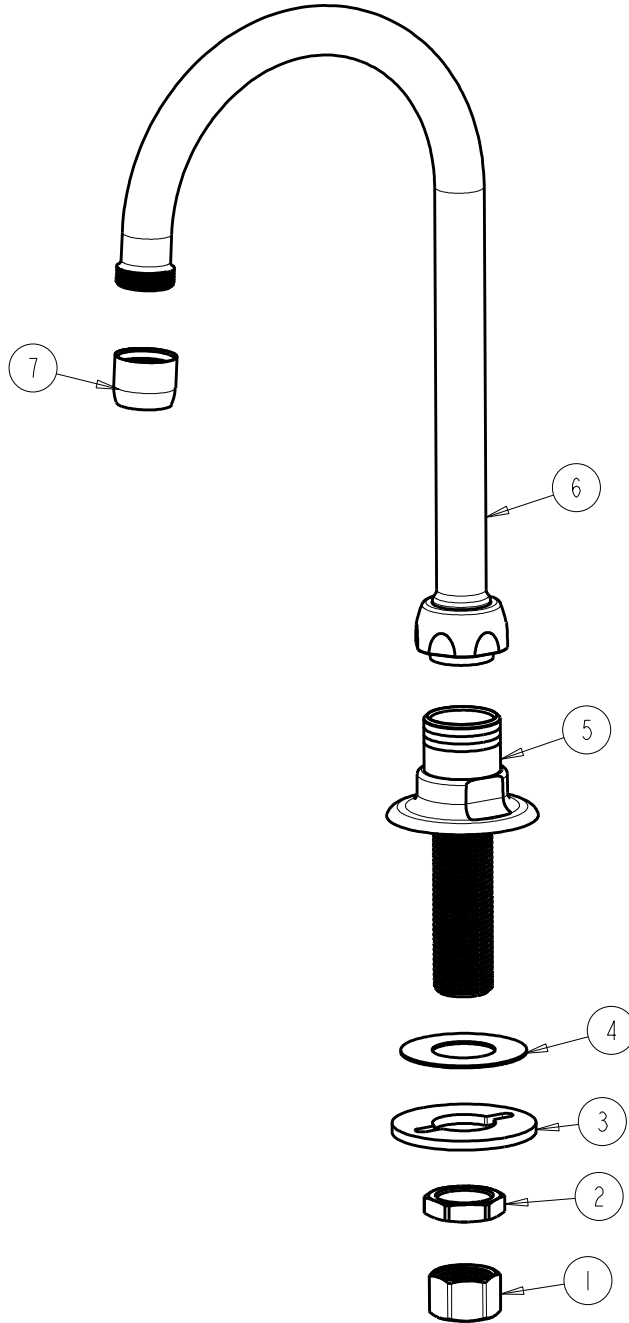

a Geberit company

2100 South Clearwater Drive
Des Plaines, IL 60018
Phone: 847-803-5000
Fax: 847-803-5454
www.chicagofaucets.com

FOR TECHNICAL ASSISTANCE
1-800-TEC-TRUE (1-800-832-8783)

REPAIR PARTS

BY: JAR DATE: 09-20-11

CHK: *JAR* REV: 10-08-14

FITTING NO.

626-E36ABCP

SUBMITTED MODEL NO.

ITEM NO.

ITEM	PART NO.	DESCRIPTION
1	49-005JKRBF	COUPLING NUT
2	49-004JKRBF	LOCKNUT
3	807-112JKNF	WASHER
4	333-103JKNF	RUBBER WASHER
5	-----	SHANK AND FLANGE ASSEMBLY
6	GN2AJKABCP	SPOUT, GN SPOUT 5-1/4" C-C
7	E36JKABCP	OUTLET, LAMINAR 1.5 GPM