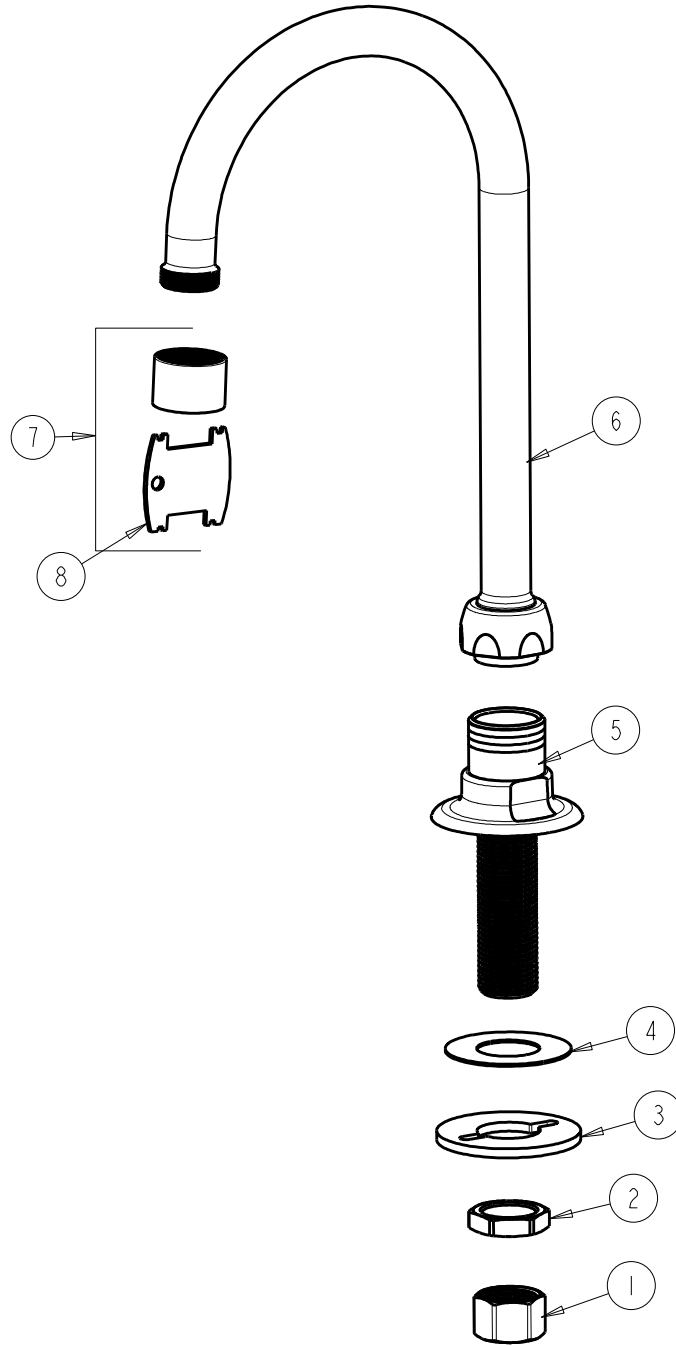

# REPAIR PARTS

BY: SID    DATE: 10-08-14  
CHK: *[Signature]*    REV:

FITTING NO.

**626-E3VPAABCP**

SUBMITTED MODEL NO.

ITEM NO.

ITEM	PART NO.	DESCRIPTION
1	49-005JKRBF	COUPLING NUT
2	49-004JKRBF	LOCKNUT
3	807-112JKNF	WASHER
4	333-103JKNF	RUBBER WASHER
5	-----	SHANK AND FLANGE ASSEMBLY
6	GN2AJKABCP	SPOUT, GN SPOUT 5-1/4" C-C
7	E3VPJKABCP	OUTLET VP, AERATOR 2.2 GPM
8	3-024JKRCF	KEY, VP