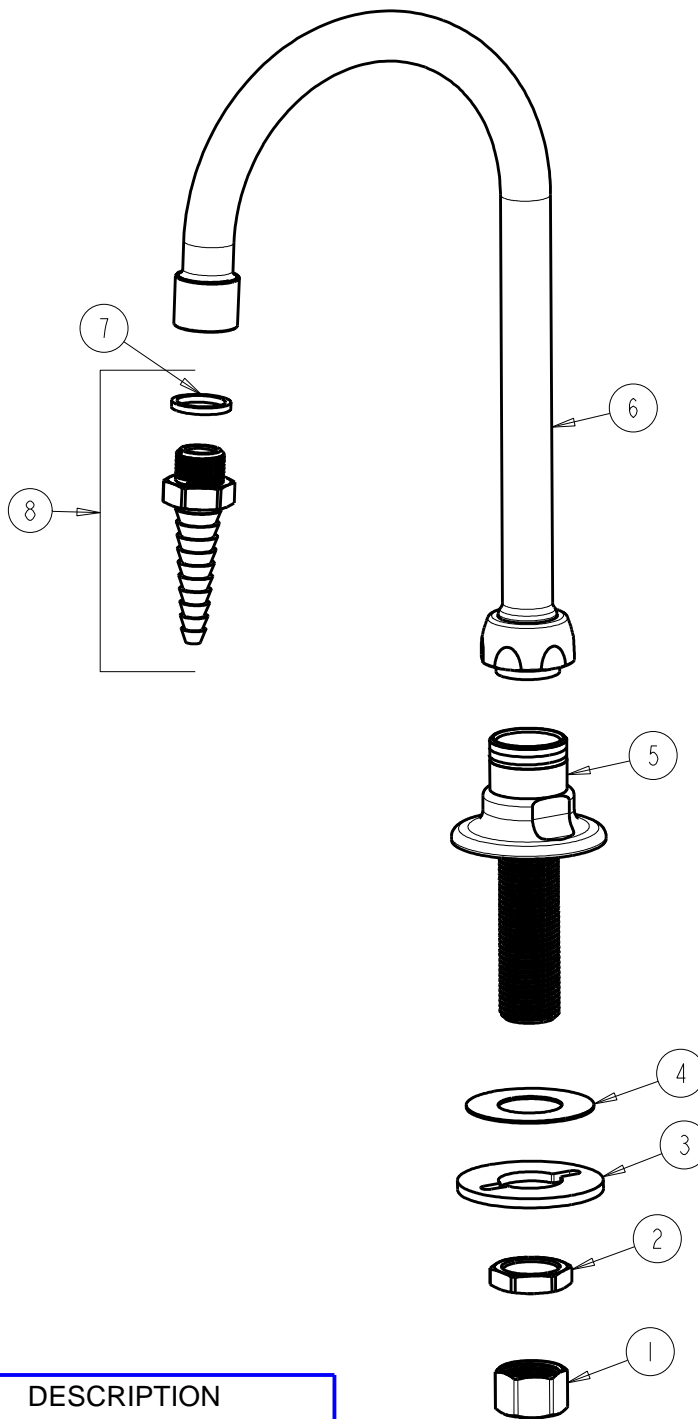

a Geberit company

2100 South Clearwater Drive
Des Plaines, IL 60018
Phone: 847-803-5000
Fax: 847-803-5454
www.chicagofaucets.com

FOR TECHNICAL ASSISTANCE
1-800-TEC-TRUE (1-800-832-8783)

REPAIR PARTS

BY: SID DATE: 10-06-15

CHK: *SR* REV:

FITTING NO.

626-GN2BE7CP

SUBMITTED MODEL NO.

ITEM NO.

ITEM	PART NO.	DESCRIPTION
1	49-005JKRBF	COUPLING NUT
2	49-004JKRBF	LOCKNUT
3	807-112JKNF	WASHER
4	333-103JKNF	RUBBER WASHER
5	-----	SHANK AND FLANGE ASSEMBLY
6	GN2BJKABCP	SPOUT
7	229-003JKABNF	WASHER
8	E7JKCP	SERRATED HOSE NOZZLE