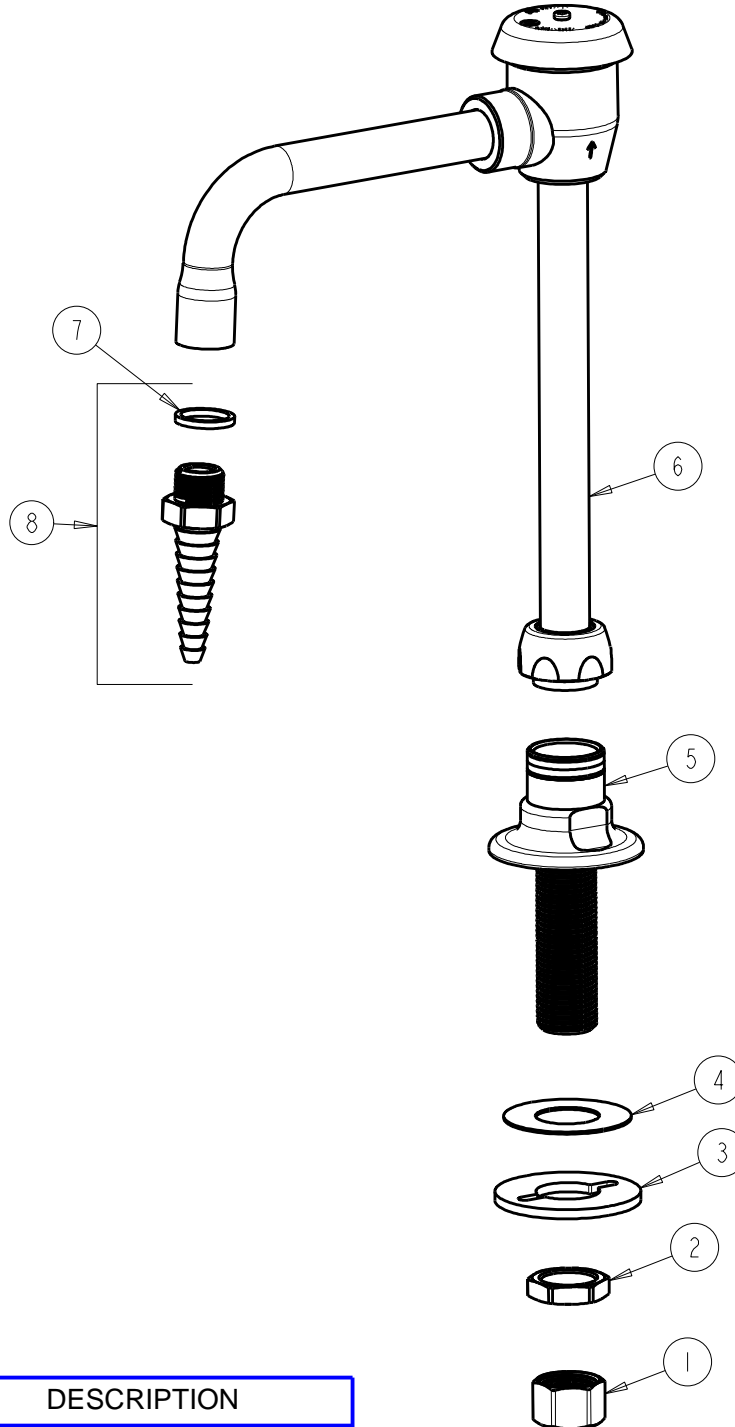

a Geberit company

2100 South Clearwater Drive
Des Plaines, IL 60018
Phone: 847-803-5000
Fax: 847-803-5454
www.chicagofaucets.com

FOR TECHNICAL ASSISTANCE
1-800-TEC-TRUE (1-800-832-8783)

REPAIR PARTS

BY: SID DATE: 03-17-09

CHK: *[Signature]* REV: 10-08-14

FITTING NO.

626-GN2BVBE7CP

SUBMITTED MODEL NO.

ITEM NO.

ITEM	PART NO.	DESCRIPTION
1	49-005JKRBF	COUPLING NUT
2	49-004JKRBF	LOCKNUT
3	807-112JKNF	WASHER
4	333-103JKNF	RUBBER WASHER
5	-----	SHANK AND FLANGE ASSEMBLY
6	GN2BVBJKABCP	SPOUT, VACUUM BREAKER
7	229-003JKABNF	WASHER
8	E7JKCP	SERRATED HOSE NOZZLE