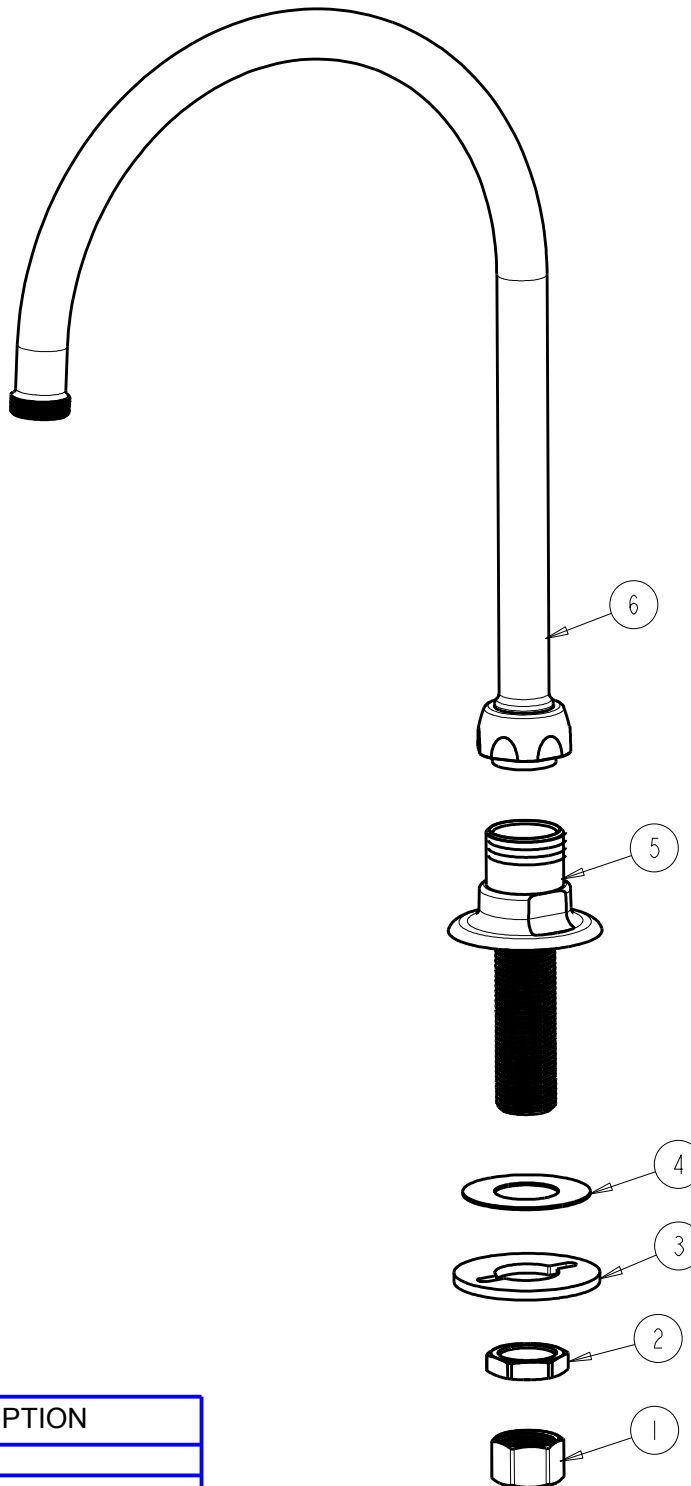

# REPAIR PARTS

BY: SID DATE: 10-08-14

CHK: *[Signature]* REV:

FITTING NO.

626-GN8AABCP

SUBMITTED MODEL NO.

ITEM NO.

**FOR TECHNICAL ASSISTANCE**  
1-800-TEC-TRUE (1-800-832-8783)

ITEM	PART NO.	DESCRIPTION
1	49-005JKRBF	COUPLING NUT
2	49-004JKRBF	LOCKNUT
3	807-112JKNF	WASHER
4	333-103JKNF	RUBBER WASHER
5	-----	SHANK AND FLANGE ASSEMBLY
6	GN8AJKABCP	SPOUT, GN 8" C-C