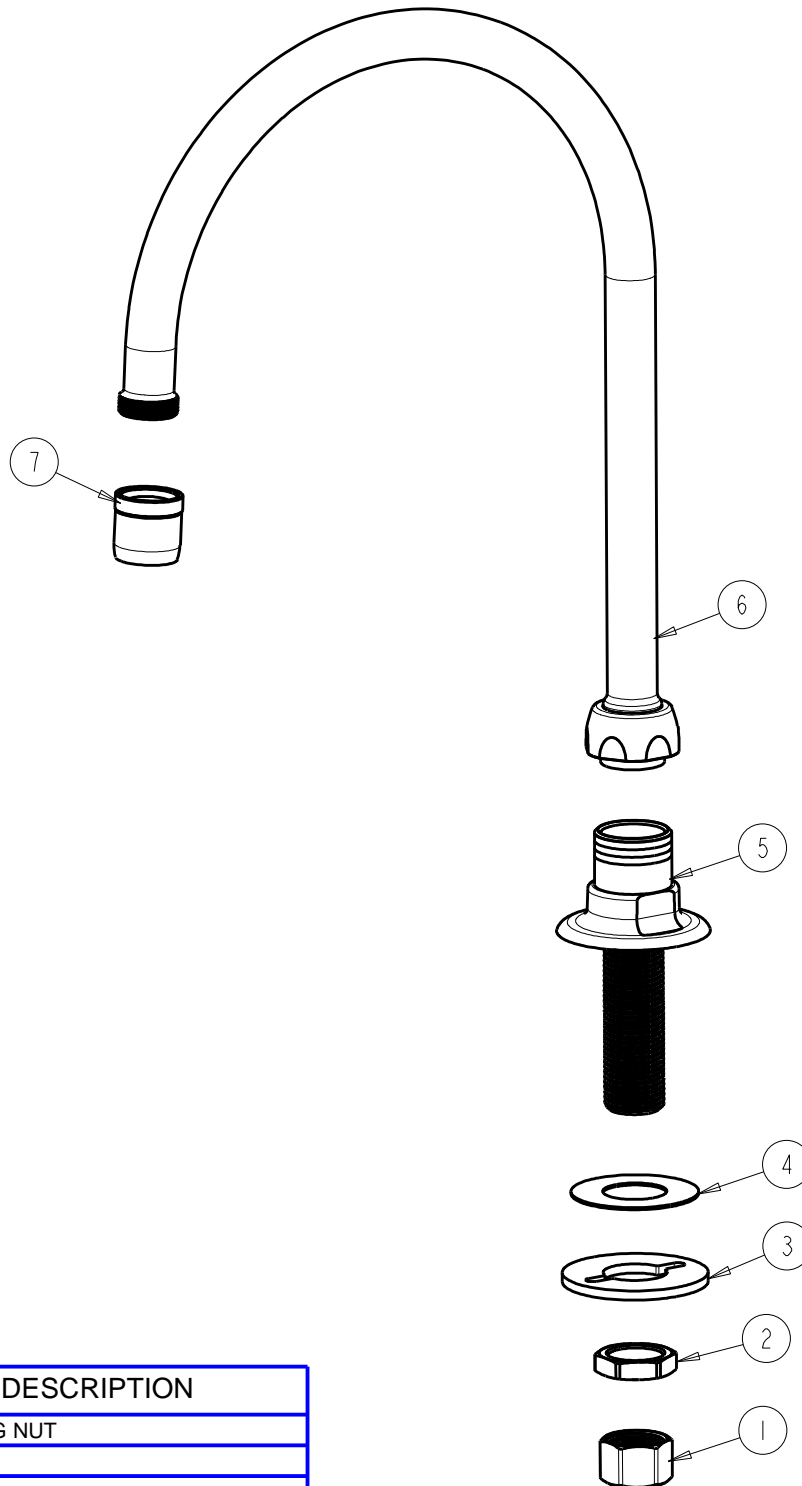

a Geberit company

2100 South Clearwater Drive
Des Plaines, IL 60018
Phone: 847-803-5000
Fax: 847-803-5454
www.chicagofaucets.com

REPAIR PARTS

BY: SID DATE: 05-15-09

CHK: *[Signature]* REV: 10-08-14

FITTING NO.

626-GN8AE29ABCP

SUBMITTED MODEL NO.

ITEM NO.

FOR TECHNICAL ASSISTANCE
1-800-TEC-TRUE (1-800-832-8783)

ITEM	PART NO.	DESCRIPTION
1	49-005JKRBF	COUPLING NUT
2	49-004JKRBF	LOCKNUT
3	807-112JKNF	WASHER
4	333-103JKNF	RUBBER WASHER
5	-----	SHANK AND FLANGE ASSEMBLY
6	GN8AJKABCP	SPOUT, GN 8" C-C
7	E29JKABCP	OUTLET, LAMINAR 2.2 GPM