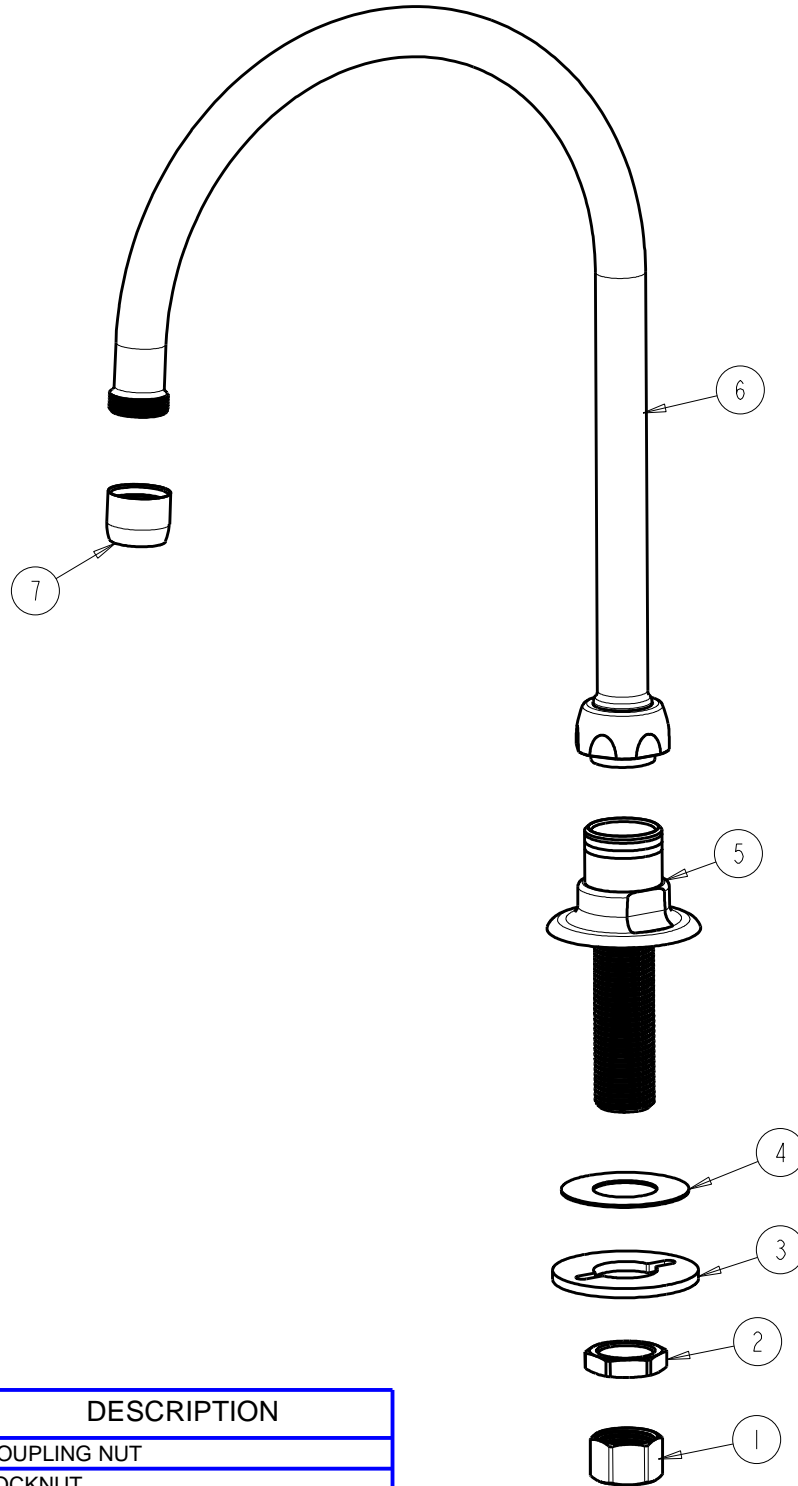

a Geberit company

2100 South Clearwater Drive
Des Plaines, IL 60018
Phone: 847-803-5000
Fax: 847-803-5454
www.chicagofaucets.com

FOR TECHNICAL ASSISTANCE
1-800-TEC-TRUE (1-800-832-8783)

REPAIR PARTS

BY: JAR DATE: 10-21-11

CHK: *[Signature]* REV: 10-08-14

FITTING NO.

626-GN8AE35ABCP

SUBMITTED MODEL NO.

ITEM NO.

ITEM	PART NO.	DESCRIPTION
1	49-005JKRBF	COUPLING NUT
2	49-004JKRBF	LOCKNUT
3	807-112JKNF	WASHER
4	333-103JKNF	RUBBER WASHER
5	-----	SHANK AND FLANGE ASSEMBLY
6	GN8AJKABCP	SPOUT, GN 8" C-C
7	E35JKABCP	OUTLET, AERATOR 1.5 GPM