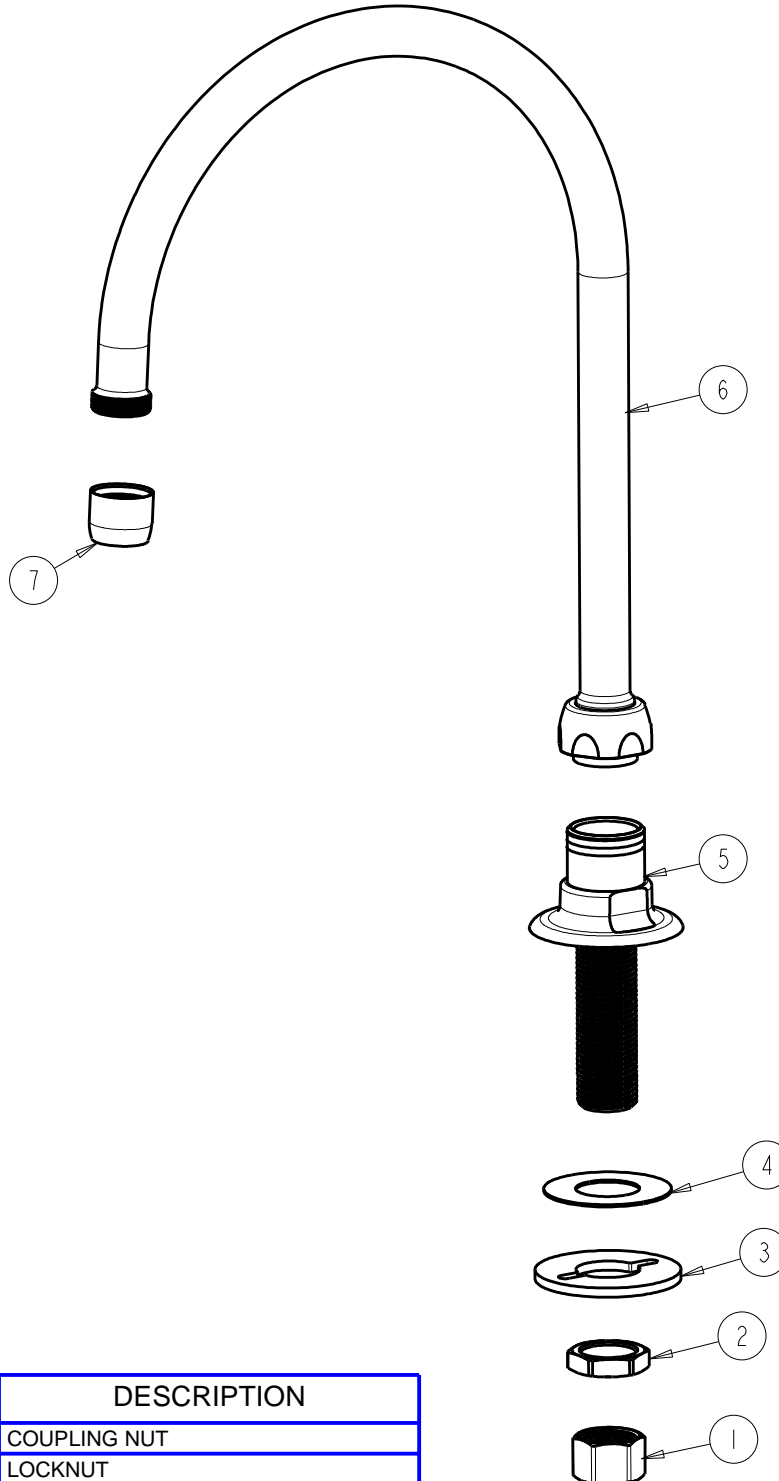

a Geberit company

2100 South Clearwater Drive
Des Plaines, IL 60018
Phone: 847-803-5000
Fax: 847-803-5454
www.chicagofaucets.com

REPAIR PARTS

BY: JAR DATE: 10-21-11

CHK: *JAR* REV: 10-08-14

FITTING NO.

626-GN8AE36ABCP

SUBMITTED MODEL NO.

ITEM NO.

FOR TECHNICAL ASSISTANCE
1-800-TEC-TRUE (1-800-832-8783)

ITEM	PART NO.	DESCRIPTION
1	49-005JKRBF	COUPLING NUT
2	49-004JKRBF	LOCKNUT
3	807-112JKNF	WASHER
4	333-103JKNF	RUBBER WASHER
5	-----	SHANK AND FLANGE ASSEMBLY
6	GN8AJKABCP	SPOUT, GN 8" C-C
7	E36JKABCP	OUTLET, LAMINAR 1.5 GPM