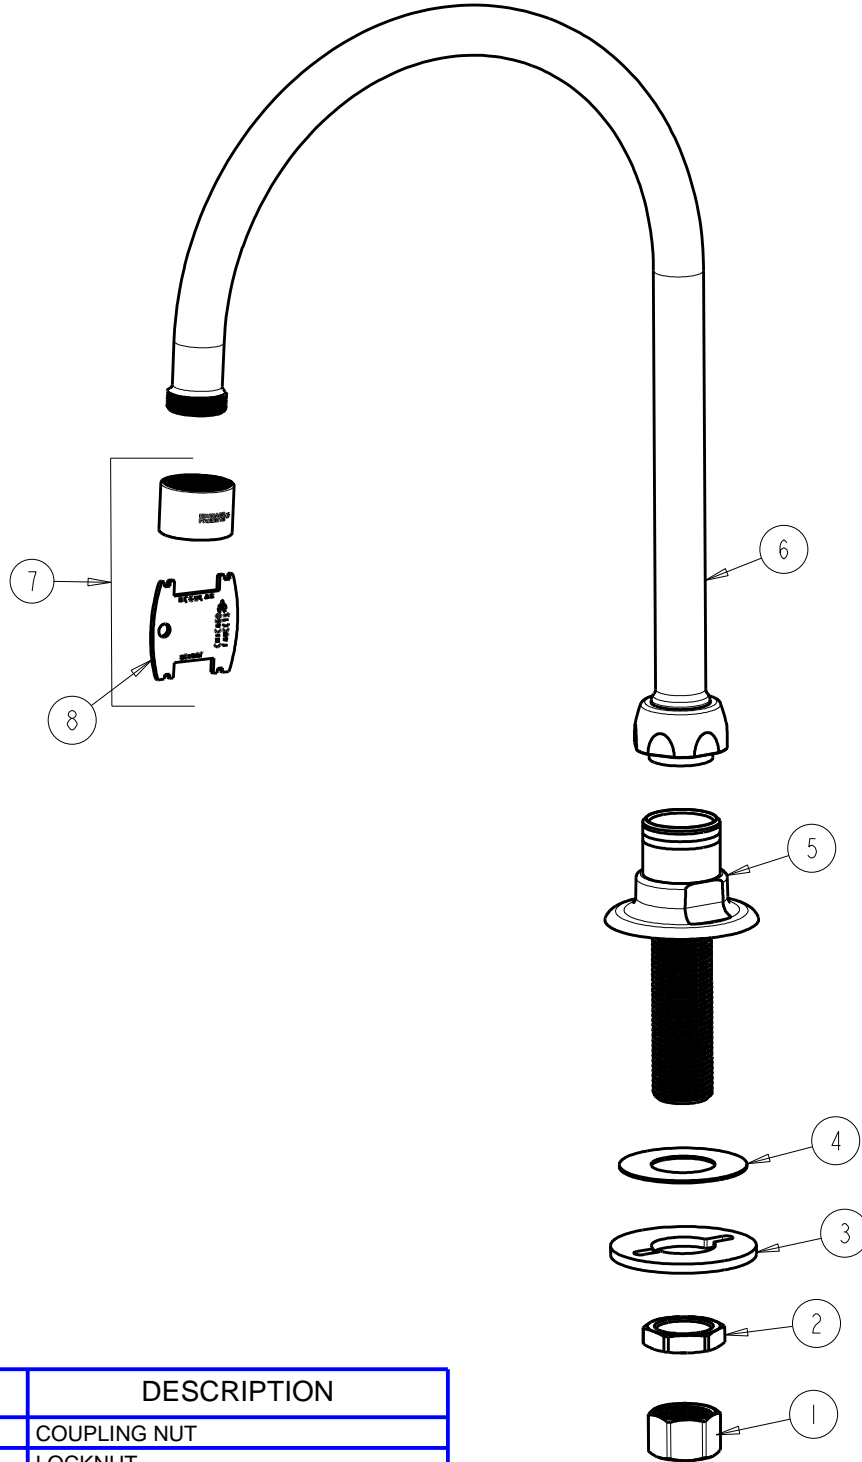

# REPAIR PARTS

BY: JAR      DATE: 10-21-11

CHK: *JAR*      REV: 10-08-14

FITTING NO.

**626-GN8AE36VPABCP**

SUBMITTED MODEL NO.

ITEM NO.

ITEM	PART NO.	DESCRIPTION
1	49-005JKRBF	COUPLING NUT
2	49-004JKRBF	LOCKNUT
3	807-112JKNF	WASHER
4	333-103JKNF	RUBBER WASHER
5	-----	SHANK AND FLANGE ASSEMBLY
6	GN8AJKABCP	SPOUT, GN 8" C-C
7	E36VPJKABCP	OUTLET VP, LAMINAR 1.5 GPM
8	3-024JKRCF	KEY, VP