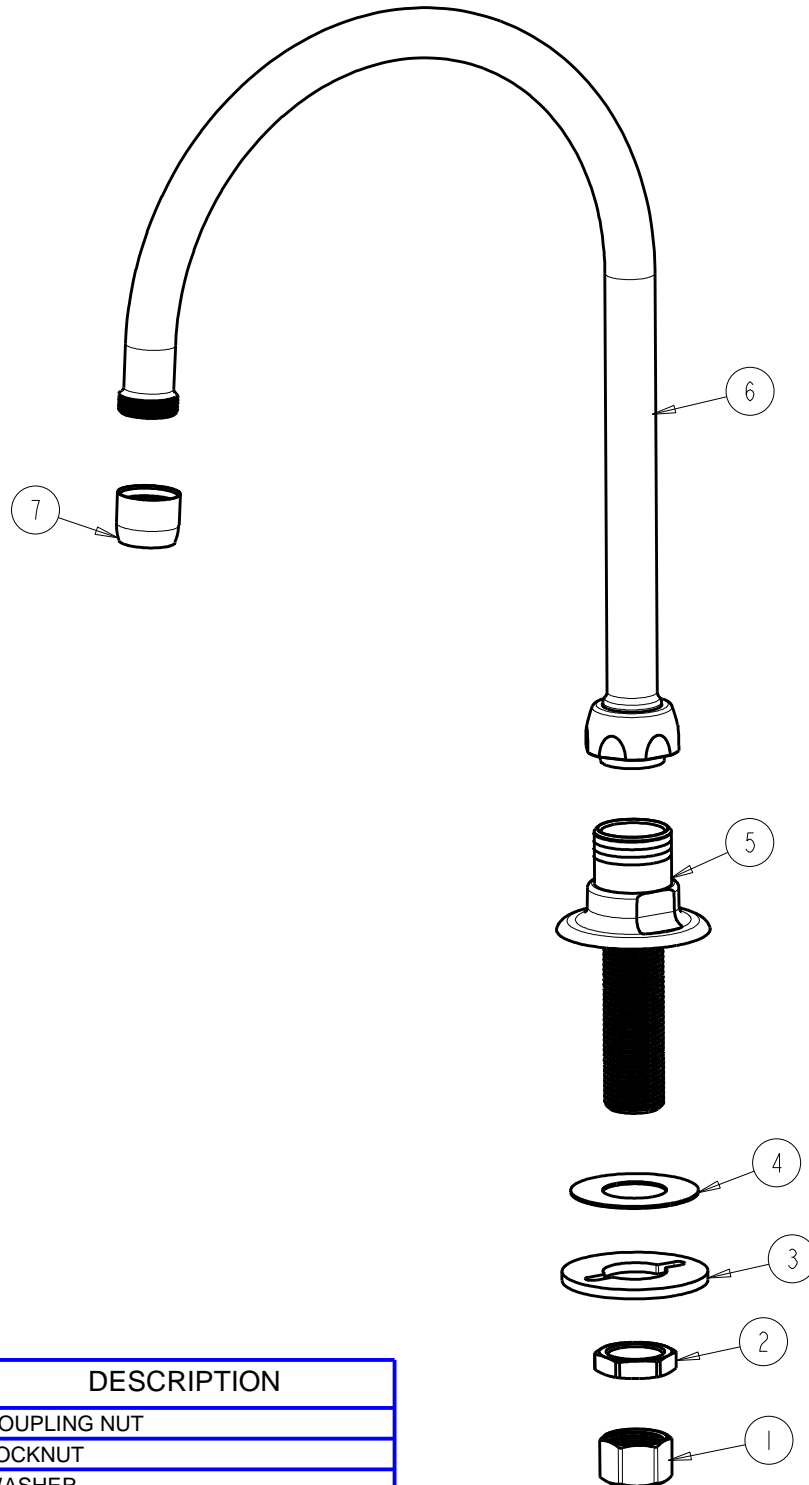

# REPAIR PARTS

BY: SID DATE: 05-15-09

CHK: *[Signature]* REV: 10-08-14

FITTING NO.

626-GN8AE3ABCP

SUBMITTED MODEL NO.

ITEM NO.

**FOR TECHNICAL ASSISTANCE**  
1-800-TEC-TRUE (1-800-832-8783)

ITEM	PART NO.	DESCRIPTION
1	49-005JKRBF	COUPLING NUT
2	49-004JKRBF	LOCKNUT
3	807-112JKNF	WASHER
4	333-103JKNF	RUBBER WASHER
5	-----	SHANK AND FLANGE ASSEMBLY
6	GN8AJKABCP	SPOUT, GN 8" C-C
7	E3JKABCP	OUTLET, AERATOR 2.2 GPM