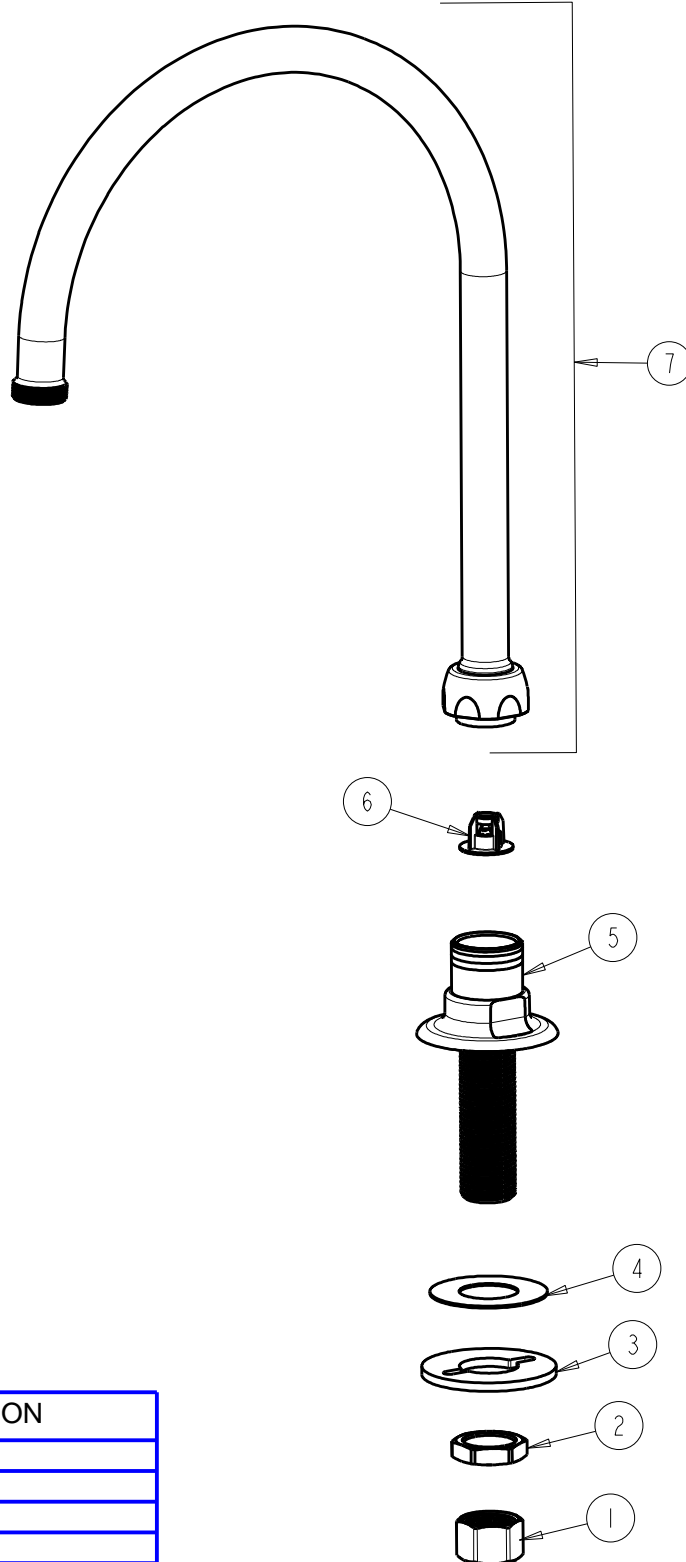

# REPAIR PARTS

BY: SID DATE: 05-15-09

CHK: *[Signature]* REV: 10-08-14

FITTING NO.

626-GN8AFCABCP

SUBMITTED MODEL NO.

ITEM NO.

**FOR TECHNICAL ASSISTANCE**  
1-800-TEC-TRUE (1-800-832-8783)

ITEM	PART NO.	DESCRIPTION
1	49-005JKRBF	COUPLING NUT
2	49-004JKRBF	LOCKNUT
3	807-112JKNF	WASHER
4	333-103JKNF	RUBBER WASHER
5	-----	SHANK AND FLANGE ASSEMBLY
6	50-043KJKABNF	FLOW CONTROL 1.5 GPM
7	GN8AFCJKABCP	SPOUT, GN 8" C-C