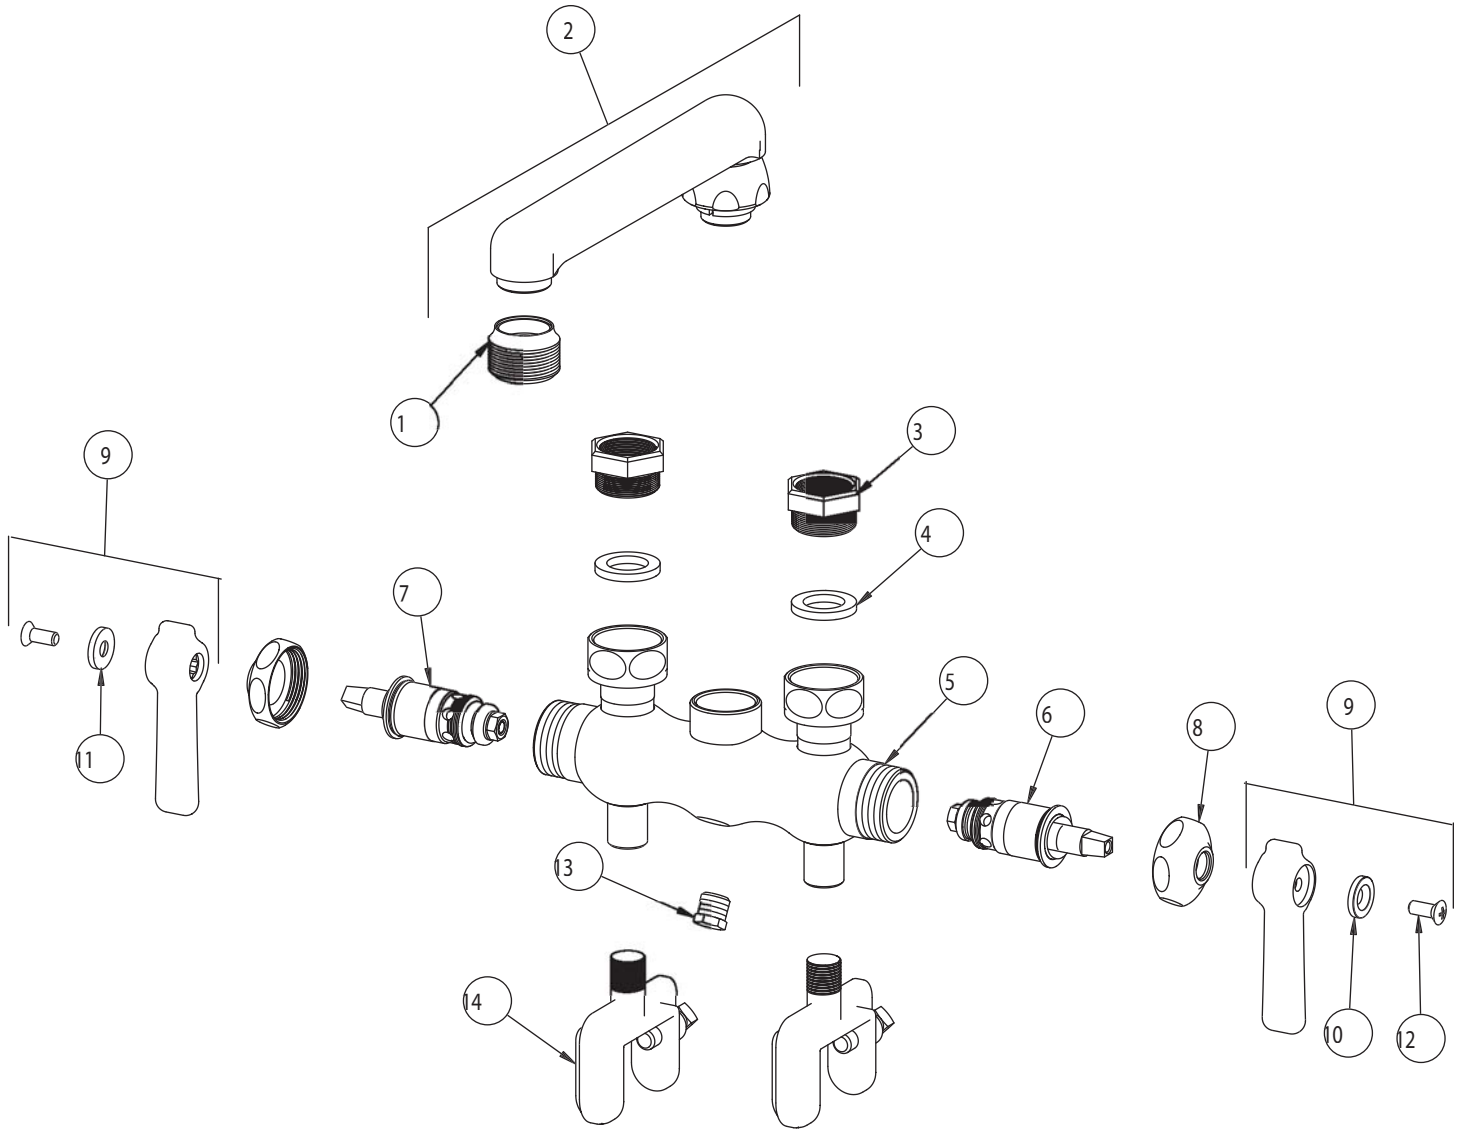

PARTS LIST

BY: SID
CHK'D:

CHICAGO
FAUCETS
Last As Long As The Building

FINISH:
DATE:

AS SPECIFIED
09-17-01

686-RCF

| ITEM NO. | PART NO. | DESCRIPTION | ITEM NO. | PART NO. | DESCRIPTION |
|----------|----------|----------------------------------|----------|----------|--------------------------|
| 1 | E2 | HOSE END OUTLET | 8 | 1-214 | CAP |
| 2 | S6E2 | FOR PARTS SEE S6E2 | 9 | 369PR | LEVER HANDLE ASSEMBLY |
| 3 | 686-014 | NUT | 10 | 633-123 | INDEX BUTTON (BLUE) |
| 4 | 1-011 | WASHER | 11 | 633-023 | INDEX BUTTON (RED) |
| 5 | ----- | BODY VALVE (NOT SOLD SEPARATELY) | 12 | 420-010 | SCREW |
| 6 | 1-099XT | QUATURN UNIT (RH) | 13 | 686-003 | PLUG |
| 7 | 1-100XT | QUATURN UNIT (LH) | 14 | 686-002K | BRACKET & SCREW ASSEMBLY |