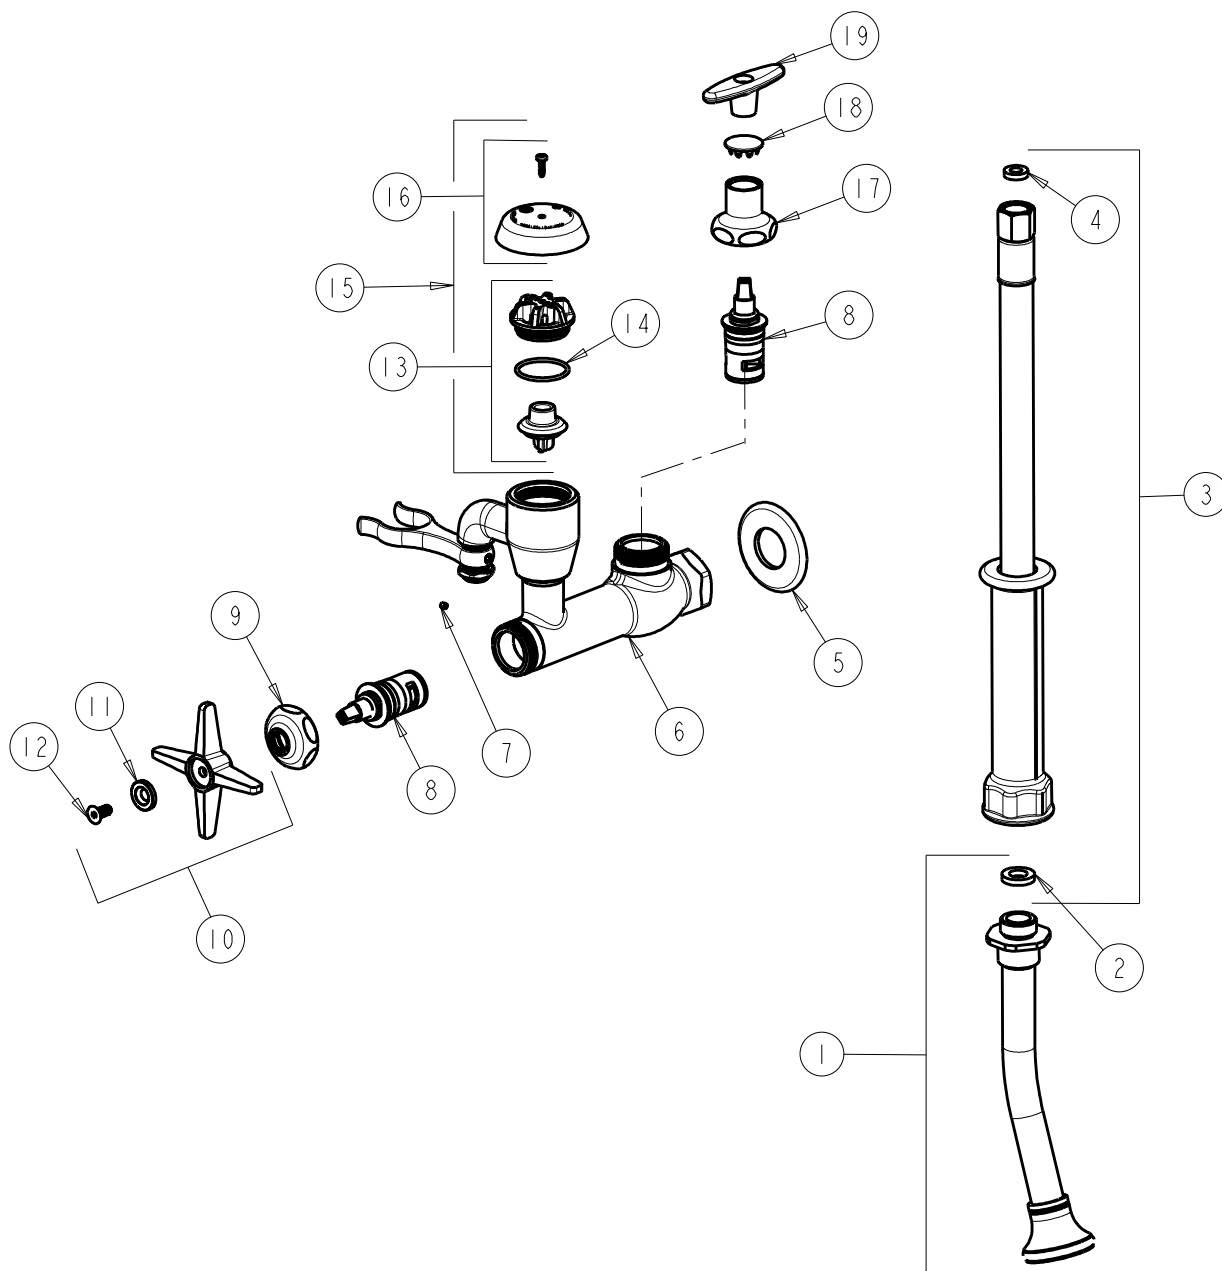

# REPAIR PARTS

BY: SID DATE: 03-31-11

CHK: *AK* REV: 10-20-17

FITTING NO.

**809-XKCP**

SUBMITTED MODEL NO.

ITEM NO.

**FOR TECHNICAL ASSISTANCE**  
1-800-TEC-TRUE (1-800-832-8783)

ITEM	PART NO.	DESCRIPTION	ITEM	PART NO.	DESCRIPTION
1	777-019JKCP	SPRAY, ANGLED NOZZLE W/ WASHER	11	633-123JKNF	INDEX BUTTON (BLUE)
2	919-243JKABNF	GASKET, .685 X .375 X .125	12	420-020JKNF	SCREW, 1/8 FLAT HEX HEAD X 1/2
3	739-053JKABNF	HOSE, WHITE VINYL 53" W/ WASHERS	13	892-302JKABNF	VACUUM BREAKER REPAIR KIT
4	739-051JKABNF	GASKET, 1/2 X 1/4 X 1/8	14	80-007JKABNF	O RING 0.989 X .070
5	417-019JKCP	FLANGE, 1.94 X .88 X .11	15	892-402JKABNF	KIT, VACUUM BREAKER ASSEMBLY
6	-----	BODY (NOT SOLD SEPARATELY)	16	892-254JKCP	VACUUM BREAKER COVER w/ SCREW
7	777-013JKNF	SCREW, SET 6-32 X 1/8	17	1-246JKCP	NUT, CAP LOOSE KEY 1-1/8-18 UNEF
8	1-100XKJKABNF	LH CERAMIC CARTRIDGE 1/4	18	1-144JKCP	BUTTON
9	1-214JKCP	CAP	19	293-006JKRCF	TEE HANDLE (INCLUDES SCREW)
10	633-COLDJKCP	4-ARM CROSS HANDLE ASSEMBLY			