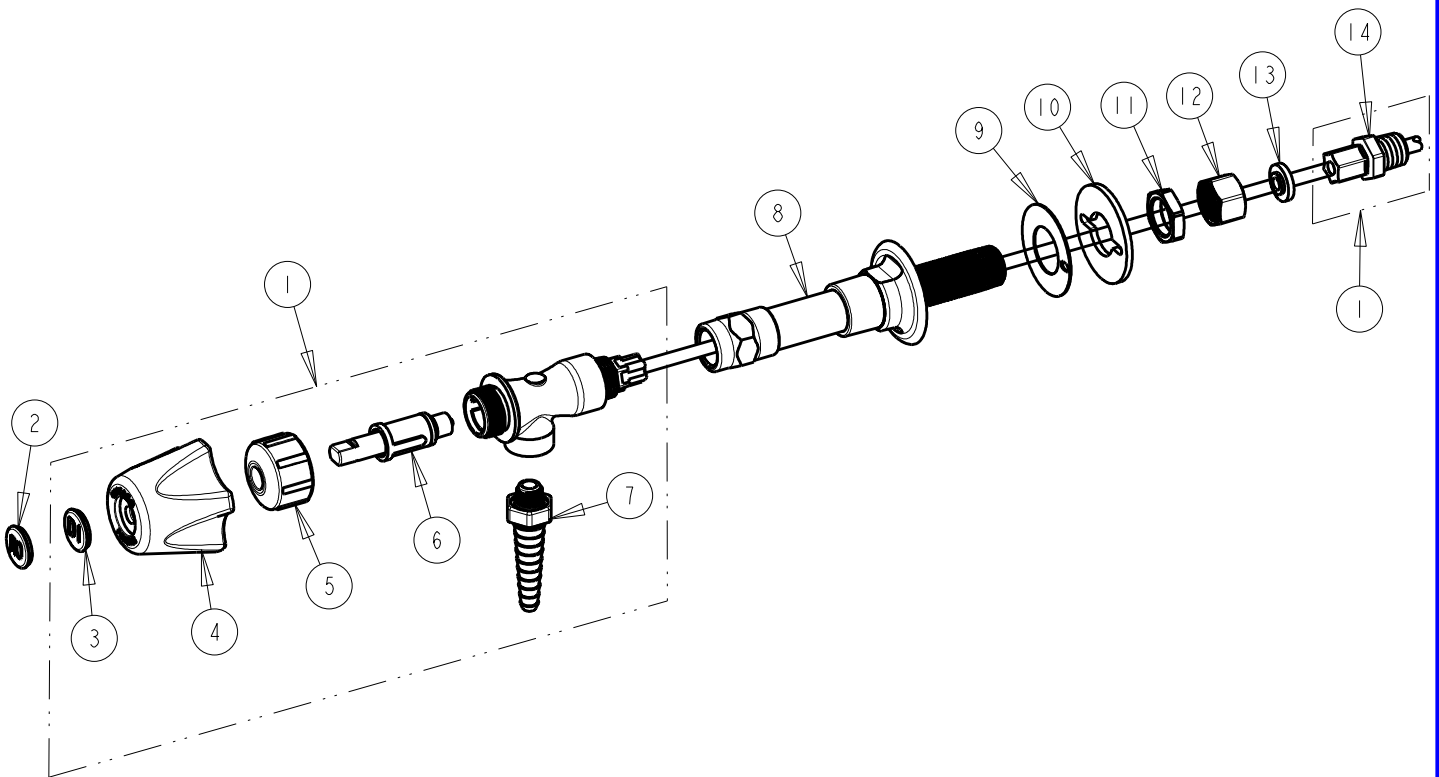

CHICAGO FAUCETS 

a Geberit company

2100 South Clearwater Drive
Des Plaines, IL 60018
Phone: 847-803-5000
Fax: 847-803-5454
www.chicagofaucets.com

FOR TECHNICAL ASSISTANCE
1-800-TEC-TRUE (1-800-832-8783)

REPAIR PARTS

BY: SID DATE: 11-08-02
CHK: ~~04~~ REV: 08-23-18

FITTING NO.

829-ACP

SUBMITTED MODEL NO.

ITEM NO.

* ITEM 2 NOT SUPPLIED WITH ORIGINAL PRODUCT ASSEMBLY. OPTIONAL REPAIR PART ONLY.

ITEM	PART NO.	DESCRIPTION
1	828-202JKKNF	VALVE ASSEMBLY
* 2	828-008JKKNF	INDEX BUTTON 'RO'
3	828-007JKKNF	INDEX BUTTON 'DI'
4	828-209JKKNF	ROTARY KNOB
5	828-210JKKNF	VALVE CAP
6	828-211JKKNF	DURALINE REPLACEMENT CARTRIDGE
7	828-203JKKNF	REMOVABLE BARB TIP
8	-----	NOT SOLD SEPARATELY
9	333-103JKKNF	RUBBER WASHER
10	807-112JKKNF	WASHER
11	49-004JKRBF	LOCKNUT
12	49-005JKRBF	COUPLING NUT
13	828-010JKKNF	RECESS GROMMET
14	828-001KJKKNF	COMPRESSION TUBE FITTING