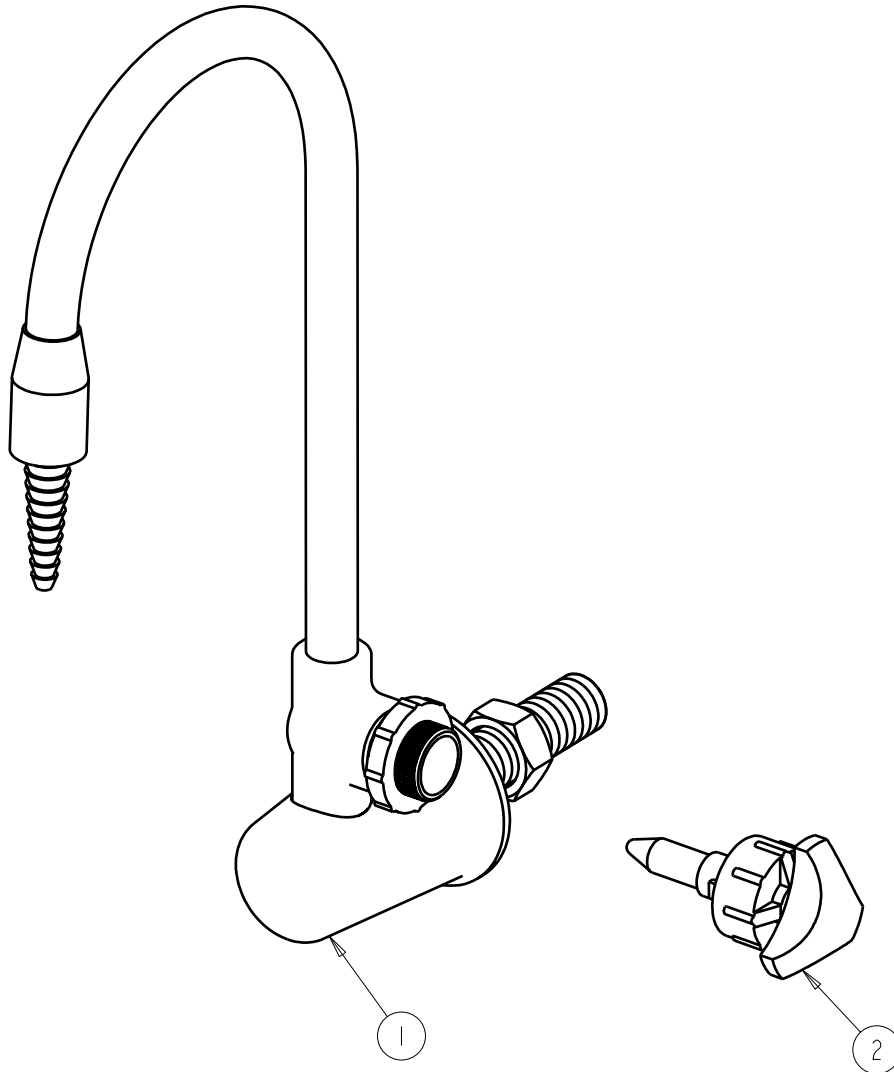

# REPAIR PARTS

BY: SID    DATE: 11-05-07

CHK:     REV:

FITTING NO.

**870-BPVC**

SUBMITTED MODEL NO.

ITEM NO.

**FOR TECHNICAL ASSISTANCE**  
1-800-TEC-TRUE (1-800-832-8783)

ITEM	PART NO.	DESCRIPTION
1	---	DISTILLED WATER FAUCET
2	870-110KJKPVC	NEEDLE VALVE UNIT