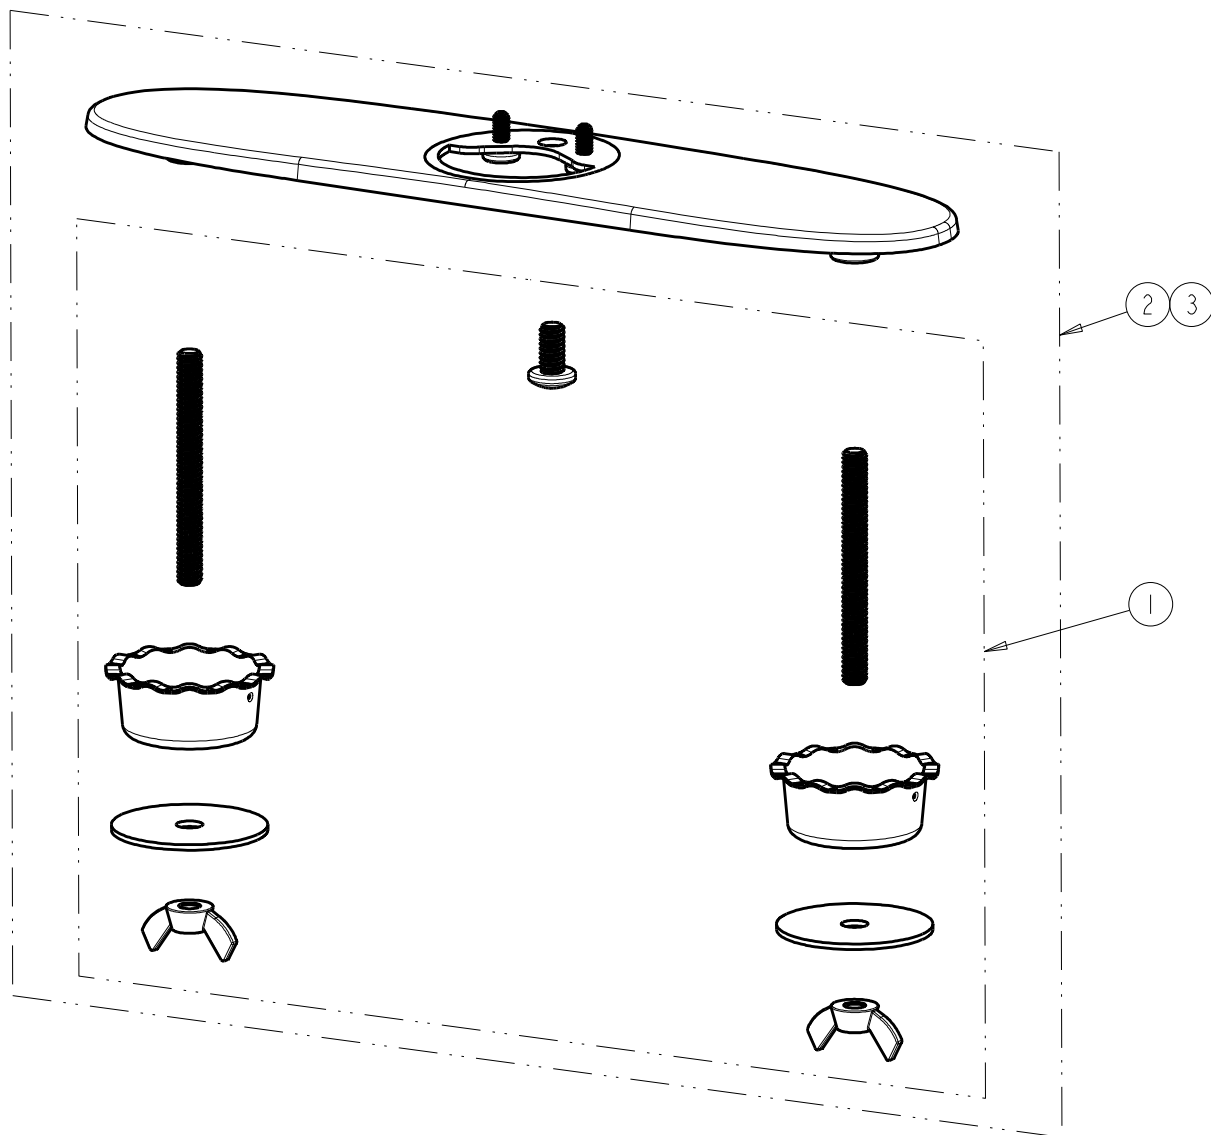

SEE SCHEDULE

SUBMITTED MODEL NO.

ITEM NO.

FOR TECHNICAL ASSISTANCE
 1-800-TEC-TRUE (1-800-832-8783)

SCHEDULE

FITTING NO.	FINISH
EQ-A13-KJKCP	CHROME PLATE
EQ-A13-KJKBN	PVD BRUSHED NICKEL FINISH

ITEM	PART NO.	DESCRIPTION
1	243.181.00.1	KIT, HARDWARE FOR EQ COVER PLATES
2	EQ-A13-KJKCP	KIT, 8" COVER PLATE - EQ CURVED/HIGHARC
3	EQ-A13-KJKBN	KIT, 8" COVER PLATE - EQ CURVED/HIGHARC