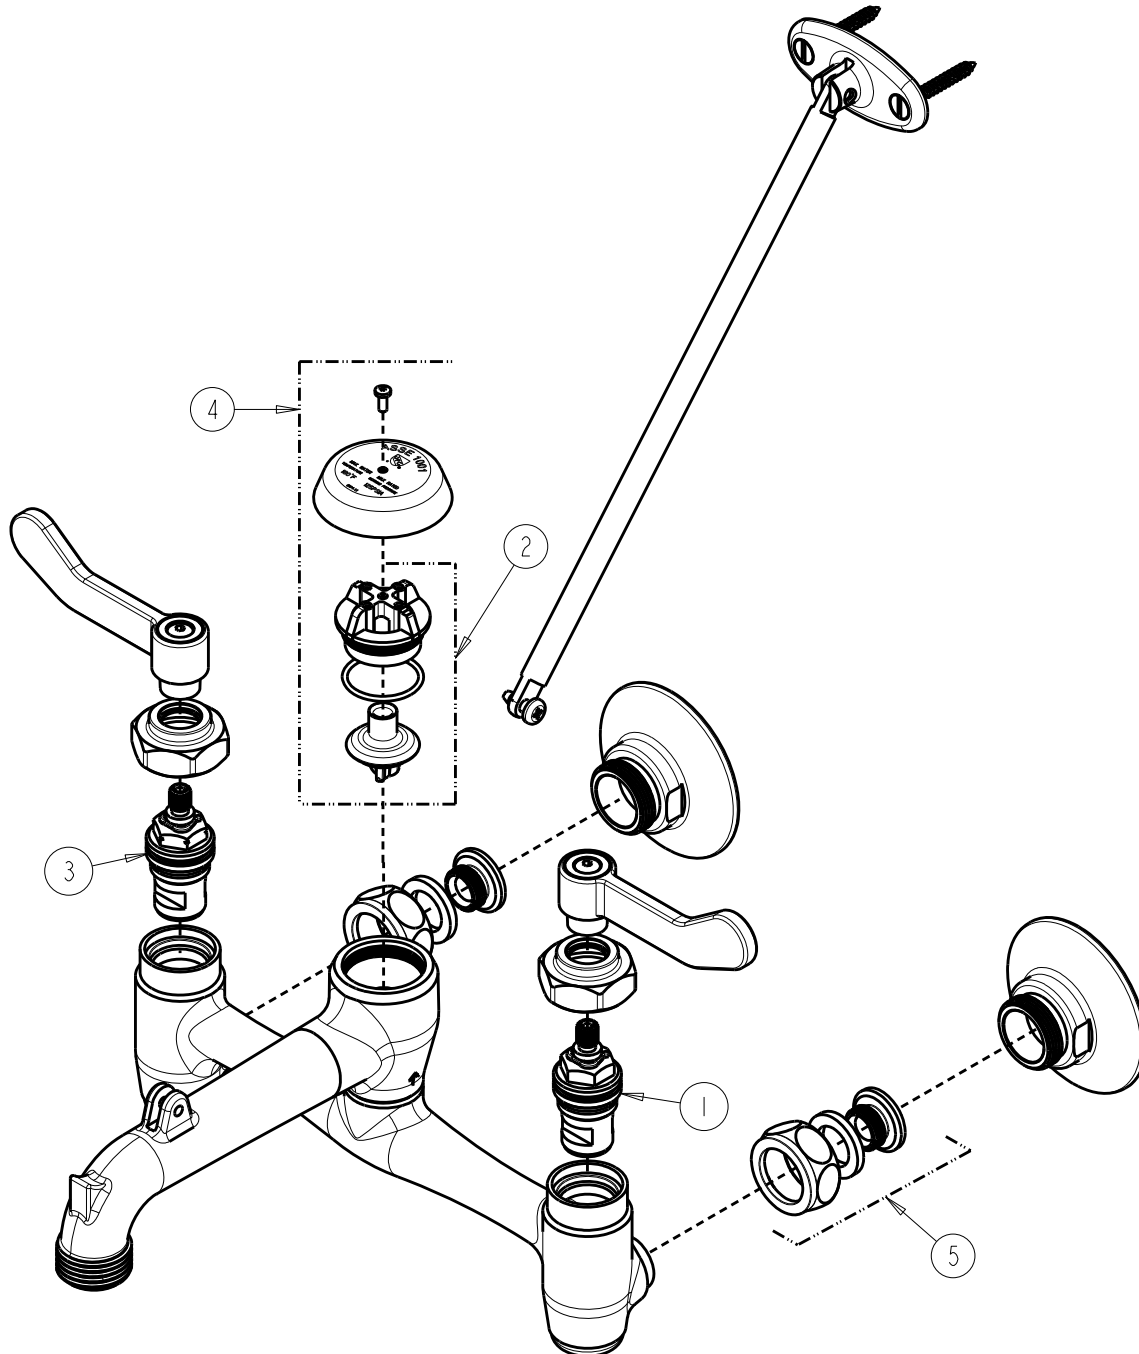

## REPAIR PARTS

BY: JK DATE: 2-16-23  
CHK: *JK* REV:

FITTING NO.

**LC-97RCF**

SUBMITTED MODEL NO.

ITEM NO.

ITEM	PART NO.	DESCRIPTION
1	LC97-01JKABNF	CARTRIDGE, COLD
2	LC97-01KJKABNF	VACUUME BREAKER REPAIR KIT
3	LC97-02JKABNF	CARTRIDGE, HOT
4	LC97-02KJKABNF	VACUUME BREAKER ASSEMBLY KIT
5	LC97-KJKNF	ARM ASSEMBLY (INCLUDES WASHER)