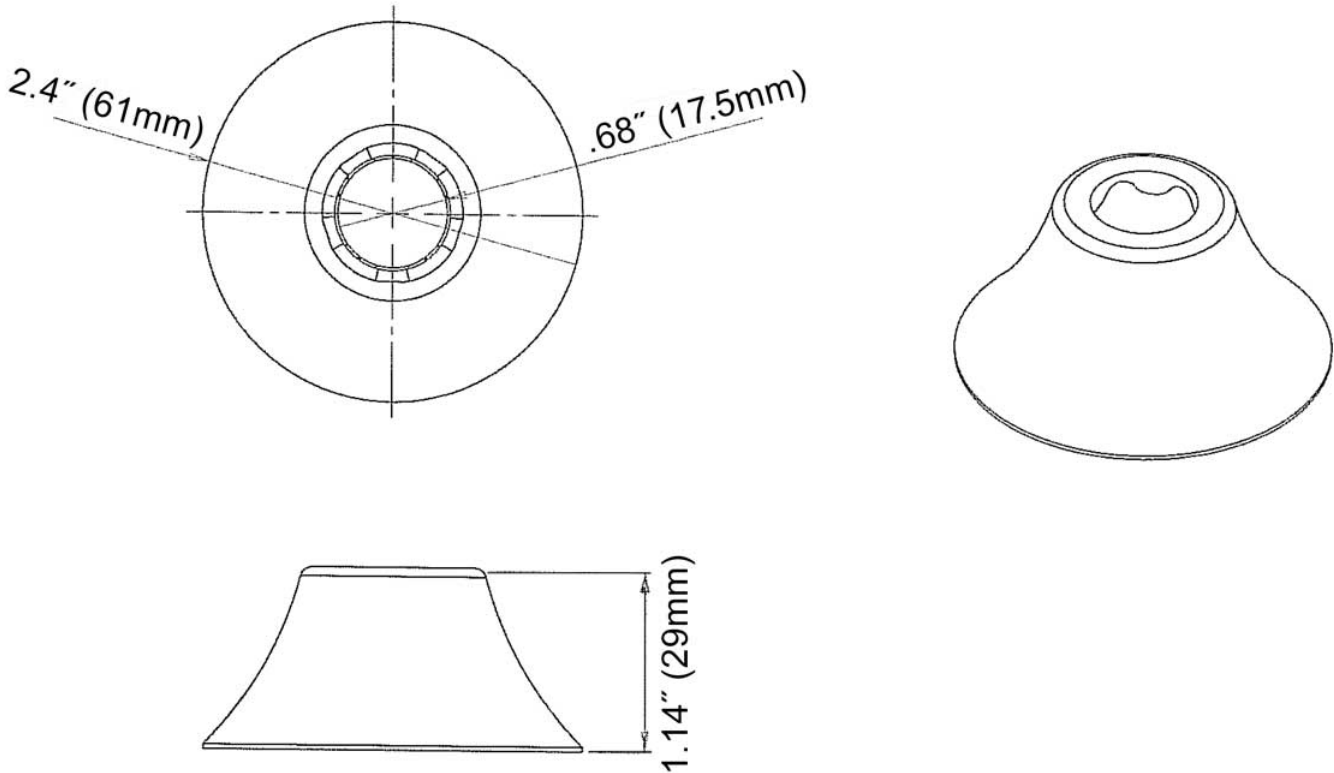

Architect/Engineer Specification

Chicago Faucets No. 1003-313JKCP, 5/8 O.D. Deep Bell Escutcheon, chrome plated.

Operation and Maintenance

Installation should be in accordance with local plumbing codes. Flush all pipes thoroughly before installation. After installation, remove spout outlet or flow control and flush faucet thoroughly to clear any debris. Care should be taken when cleaning the product. Do not use abrasive cleaners, chemicals or solvents as they can result in surface damage. Use mild soap and warm water for cleaning and protecting the life of Chicago Faucet products. For specific operation and maintenance refer to the installation instructions and repair parts documents that are located at www.chicagofaucets.com.

Chicago Faucets, member of the Geberit Group, is the leading brand of commercial faucets and fittings in the United States, offering a complete range of products for schools, laboratories, hospitals, office buildings, food service, airports and sport facilities. Call 1.800.TECTRUE or 1.847.803.5000 Option 1 for installation or other technical assistance.