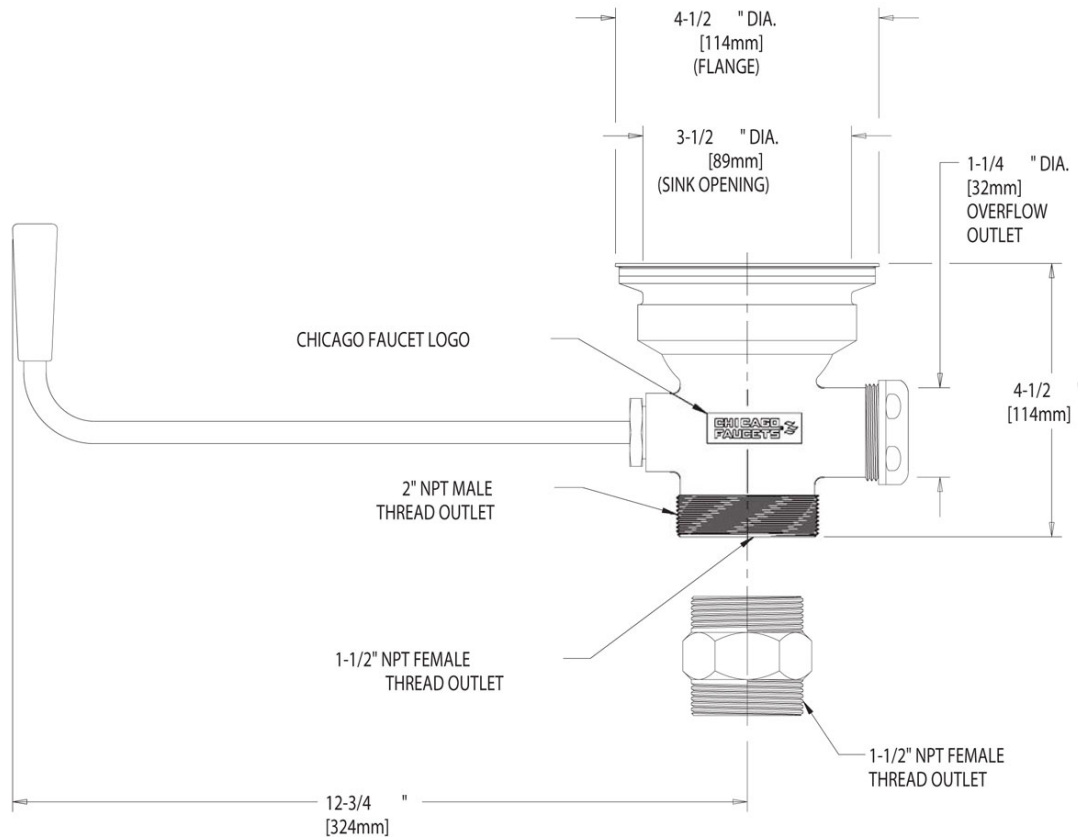

Engineer \_\_\_\_\_

Contractor \_\_\_\_\_

Submitted as Shown

Submitted with Variations

Date \_\_\_\_\_

**Architect/Engineer Specification**

Chicago Faucets No. 1366-NF, Drain Twist Drain. 1-1/2" NPT male/female or 2" NPT male thread outlet. For 3-1/2" sink opening.