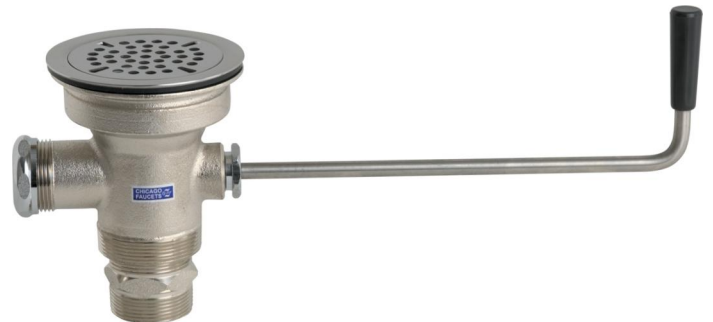

### Product Type

---

Twist drain

### Features & Specifications

---

- For 3-1/2" sink opening
- 1-1/2" NPT male/female or 2" NPT male thread outlet
- CFNow! Item Ships in 3 Days

Engineer \_\_\_\_\_

Contractor \_\_\_\_\_

Submitted as Shown

Submitted with Variations

Date \_\_\_\_\_

**Architect/Engineer Specification**

Chicago Faucets No. 1366-NF, Drain Twist Drain. 1-1/2" NPT male/female or 2" NPT male thread outlet. For 3-1/2" sink opening.