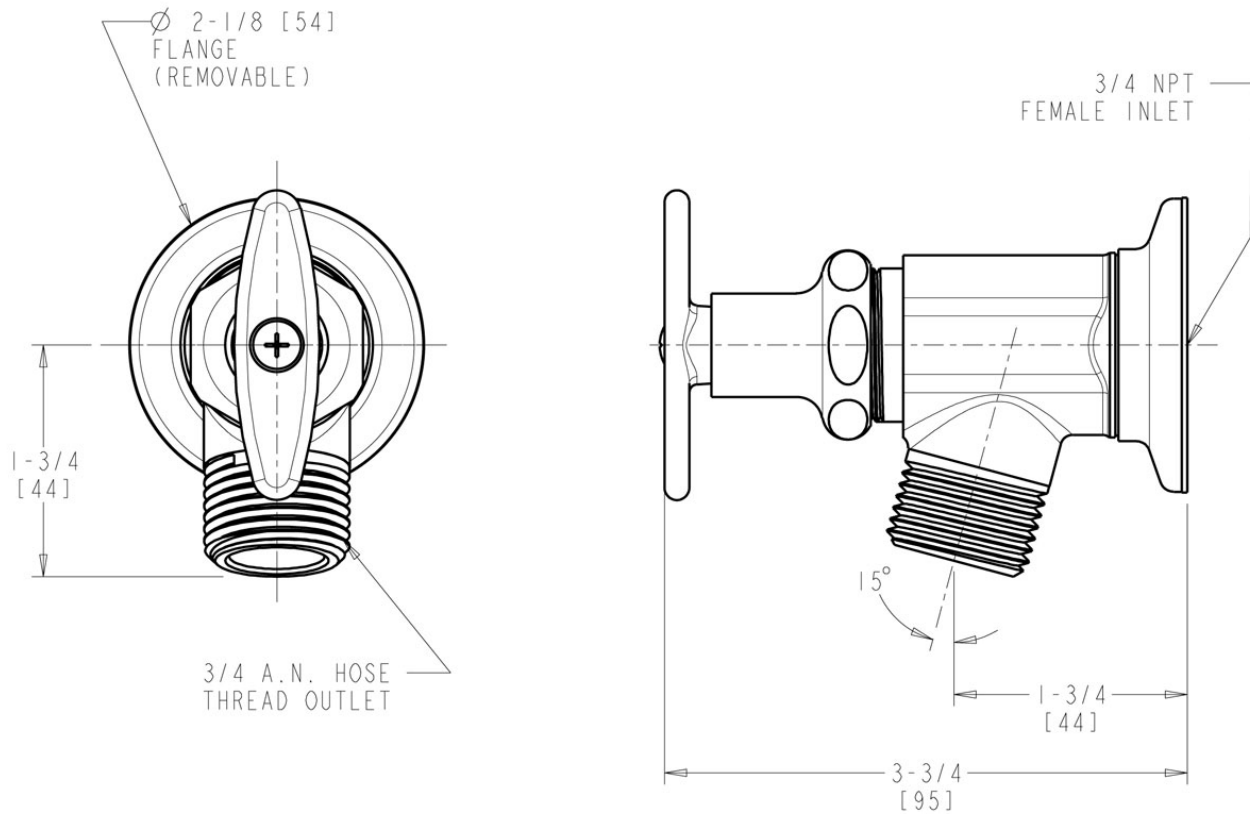

Washdown & Sill Fittings 387-CP

Product Type

Inside sill fitting

Features & Specifications

- Includes slip wall flange
- Vandal Proof 2-1/4" tee handle
- Slow compression operating cartridge, left-hand
- CFNow! Item Ships in 3 Days

Contractor _____

Submitted as Shown Submitted with Variations

Date _____

Architect/Engineer Specification

Chicago Faucets No. 387-CP, Inside Sill Fitting, wall-mounted, chrome plated. 2-1/4" metal tee handle with square, tapered broach. Slow compression rebuildable cartridge, opens and closes 360° for fine adjustment, closes with water pressure, features square, tapered stem. 3/4" NPT female thread inlet. 3/4" male hose thread outlet. Slip wall flange.