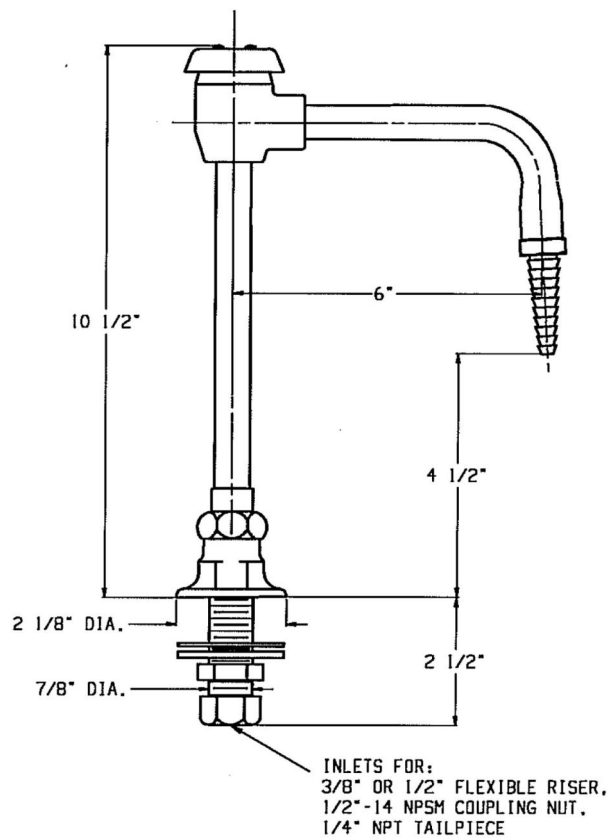

Remote Spouts 626-GN2BVBE7CP

Product Type

Deck-mounted remote spout

Features & Specifications

- 6" rigid/swing gooseneck spout with atmospheric vacuum breaker
- Laboratory nozzle with 10 serrations for laboratory hose
- Vacuum breaker assembly

Contractor _____

Submitted as Shown

Submitted with Variations

Date _____

Architect/Engineer Specification

Chicago Faucets No. 626-GN2BVBE7CP, Remote Rigid/Swing Gooseneck Spout with atmospheric vacuum breaker, chrome plated, 6" center-to-center. Serrated, full-flow laboratory nozzle. 1/2" NPSM supply inlets and coupling nut for 3/8" or 1/2" flexible riser. NOTE: Atmospheric vacuum breaker is NOT intended for continuous pressure applications. This product is tested and certified to industry standards: ASME A112.18.1/CSA B125.1, Certified to NSF/ANSI 61, Section 9, and ASSE 1001.