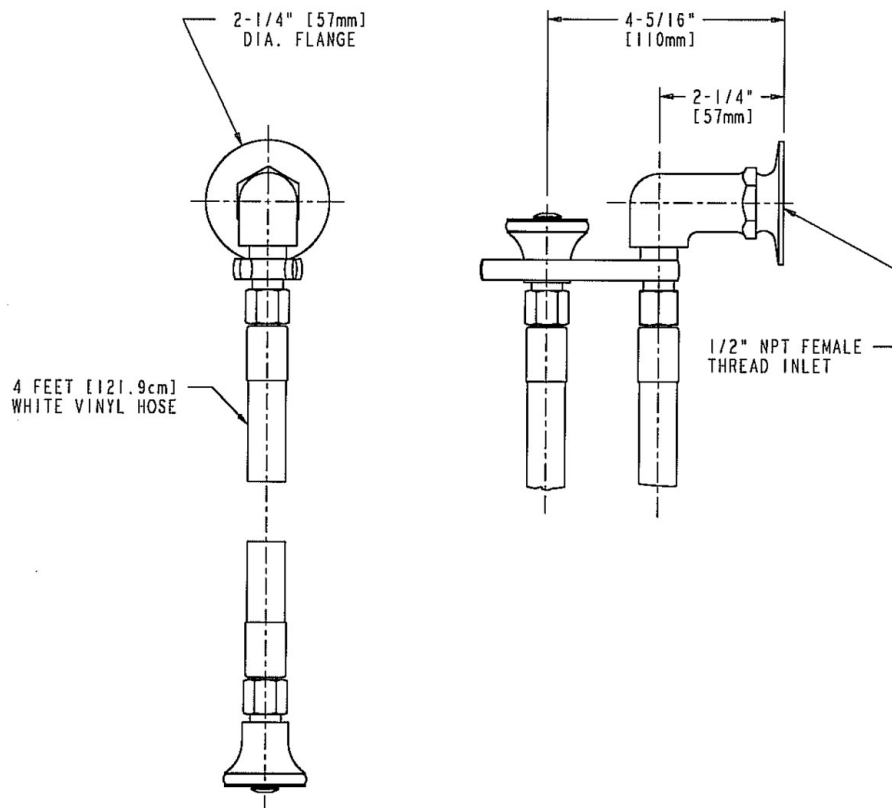

Hygiene, Salon, Mortuary Fittings 778-SCP

Product Type

Bed pan cleaner

Features & Specifications

- 48" white vinyl hose assembly
- Male rose spray for use with bed pan cleaner 1.5 GPM
- Complies with the requirements of the Buy American Act of 1933.

Contractor _____

Submitted as Shown

Submitted with Variations

Date _____

Architect/Engineer Specification

Chicago Faucets No. 778-SCP, Bed Pan Cleaner, chrome plated. Full-flow male rose spray. 1/2" NPT female thread inlet with integral flange. 2-1/4" Diameter Flange. 48" white vinyl hose.