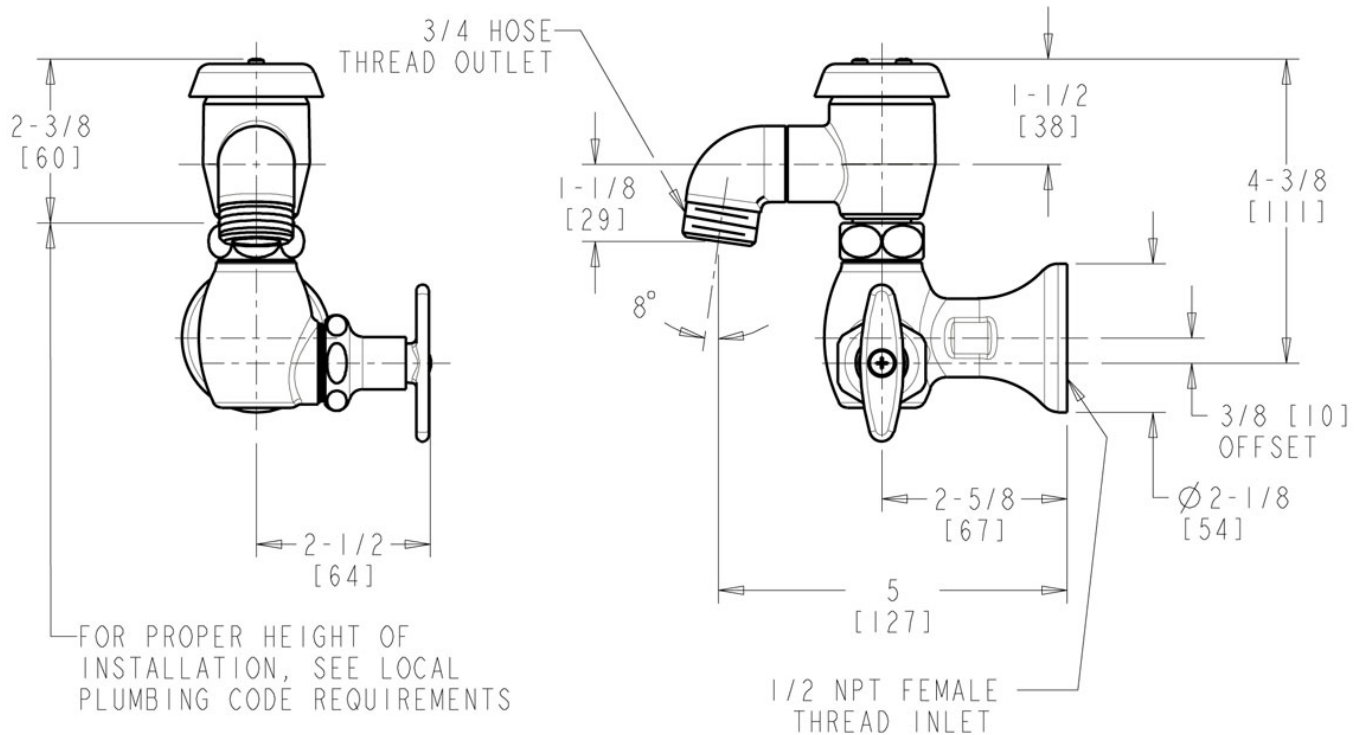

Engineer \_\_\_\_\_

Contractor \_\_\_\_\_

Submitted as Shown       Submitted with Variations

Date \_\_\_\_\_

**Architect/Engineer Specification**

Chicago Faucets No. 952-12XKCP, Inside Sill Fitting, wall-mounted, chrome plated. 2-1/4" metal tee handle with square, tapered broach. Ceramic quarter-turn cartridge, features square, tapered stem. 1/2" NPT female thread inlet with integral flange. NOTE: Atmospheric vacuum breaker is NOT intended for continuous pressure applications.