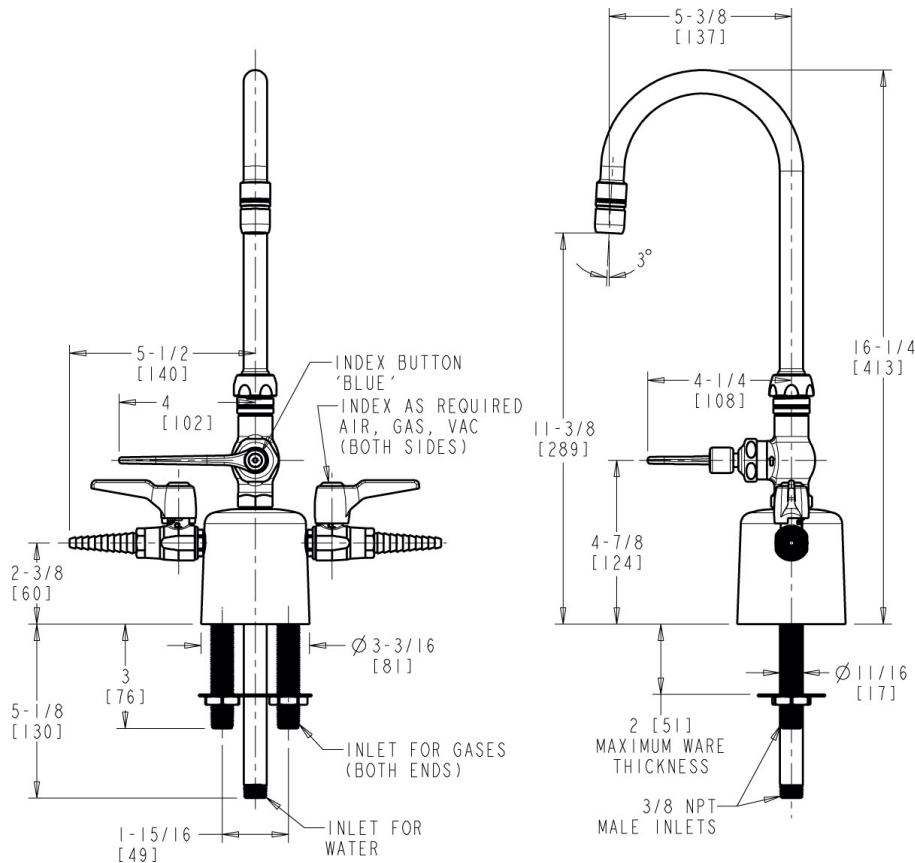

Engineer \_\_\_\_\_

Contractor \_\_\_\_\_

Submitted as Shown

Submitted with Variations

Date \_\_\_\_\_

**Architect/Engineer Specification**

Chicago Faucets No. LCF1-AA-A2A2 Deck-mounted triple service combination valve, polished chrome finish. 5-1/4" rigid/swing gooseneck spout. Pressure compensating Softflo aerator with adapter, 2.2 GPM. Quatern™ compression operating cartridge, right-hand turn. 4" wristblade handle.