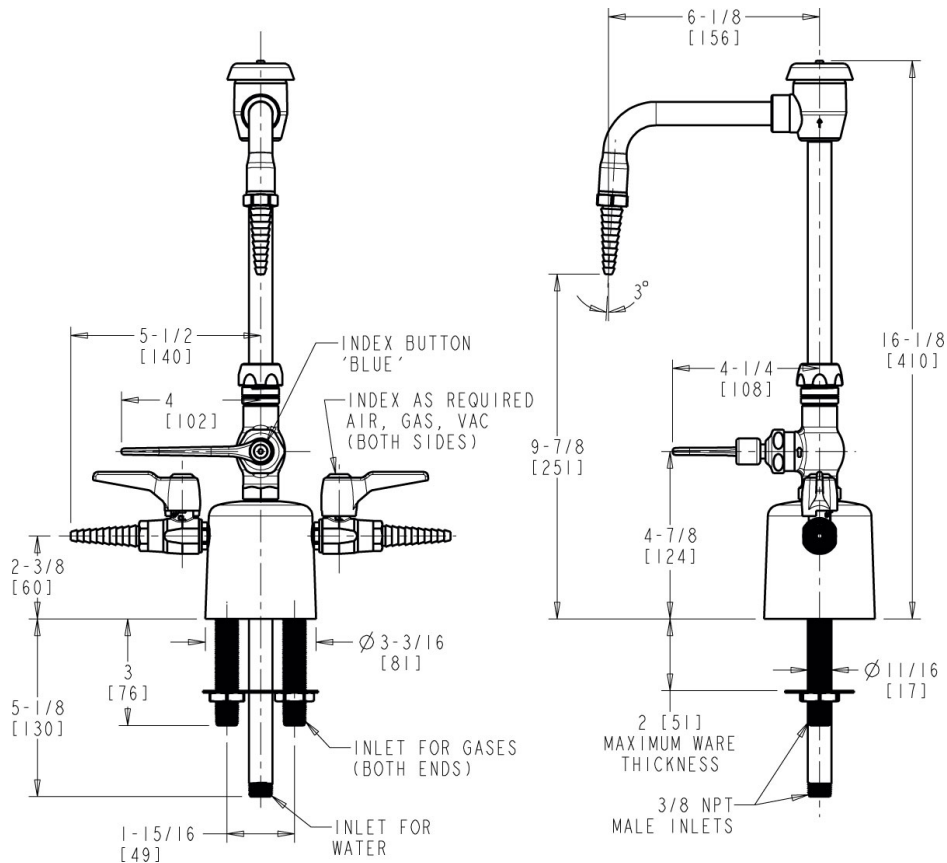

Engineer \_\_\_\_\_

Contractor \_\_\_\_\_

Submitted as Shown

Submitted with Variations

Date \_\_\_\_\_

**Architect/Engineer Specification**

Chicago Faucets No. LCF1-AA-A2B1 Deck-mounted triple service combination valve, polished chrome finish. 6" rigid/swing gooseneck spout with atmospheric vacuum breaker. Laboratory nozzle with 10 serrations for laboratory hose. Quatum™ compression operating cartridge, right-hand turn. 4" wristblade handle.