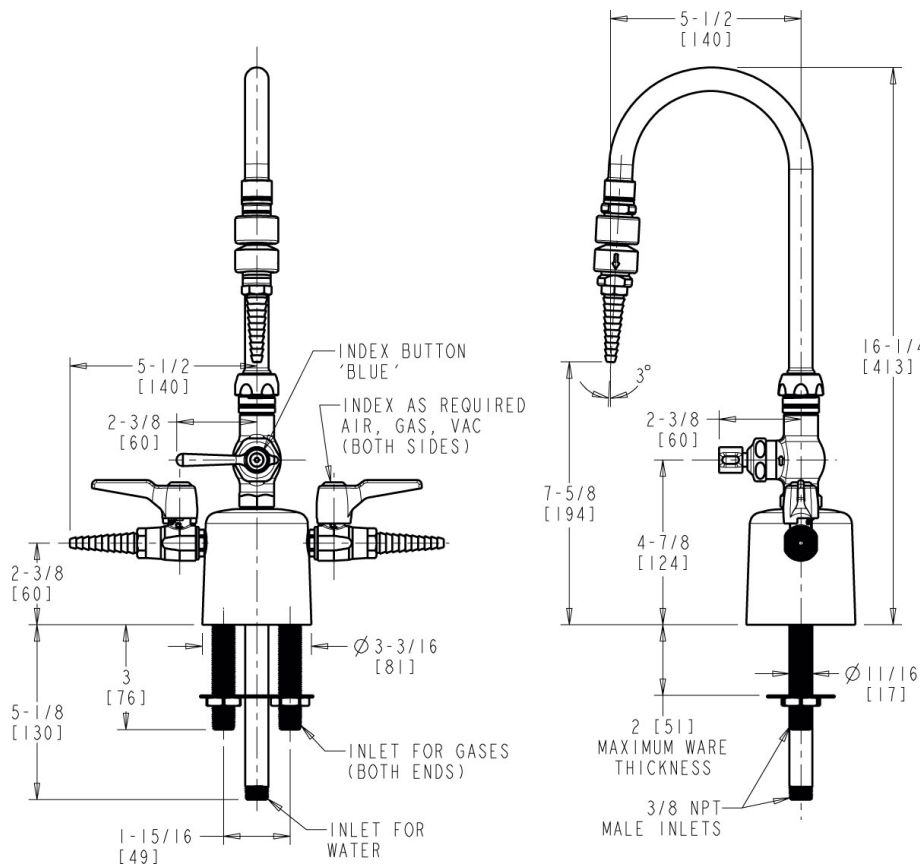

### Features & Specifications

---

- Handle includes color-coded index
- 5-1/4" rigid/swing gooseneck spout
- Straight serrated nozzle with vacuum breaker
- Vandal Proof 2-3/8" lever handle
- Quatern™ compression operating cartridge, right-hand
- Inline atmospheric vacuum breaker

Engineer \_\_\_\_\_

Contractor \_\_\_\_\_

Submitted as Shown       Submitted with Variations

Date \_\_\_\_\_

**Architect/Engineer Specification**

Chicago Faucets No. LCF1-AA-A3A3 Deck-mounted triple service combination valve, polished chrome finish. 5-1/4" rigid/swing gooseneck spout. Straight serrated nozzle with vacuum breaker. Quatern™ compression operating cartridge, right-hand turn. 2-3/8" lever handle. Inline atmospheric vacuum breaker.