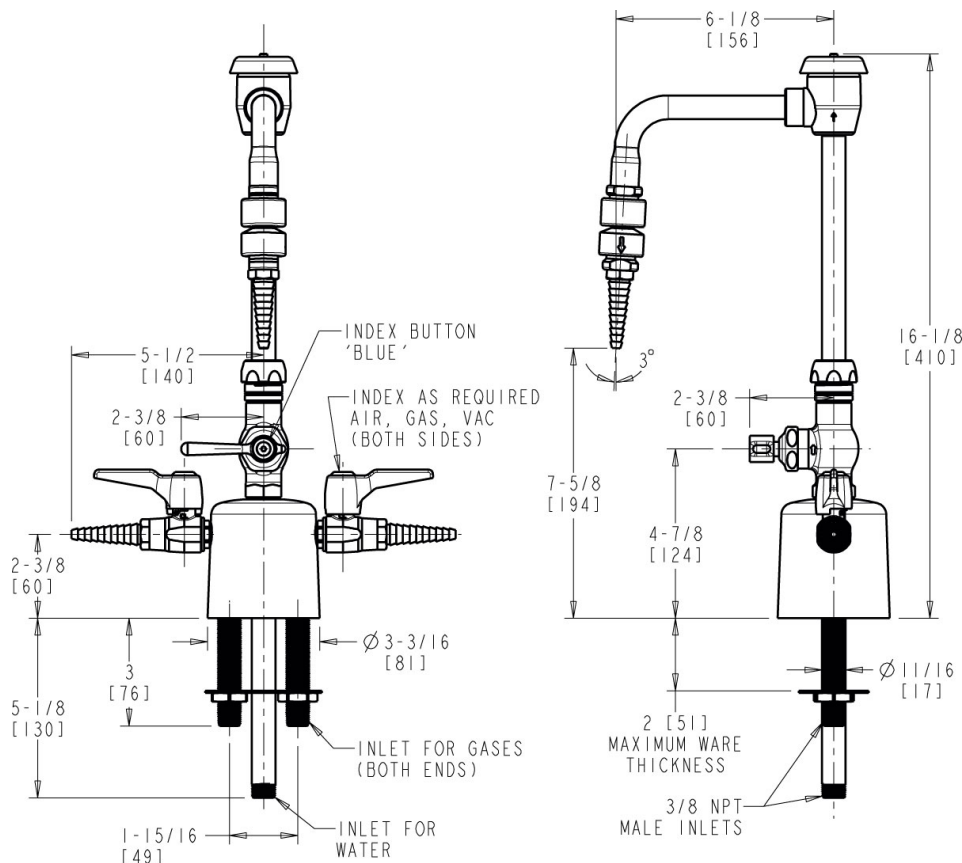

L Series Lab Fittings

LCF1-AA-A3B3

Product Type

Deck-mounted triple service combination valve

Features & Specifications

- Handle includes color-coded index
- 6" rigid/swing gooseneck spout with atmospheric vacuum breaker
- Straight serrated nozzle with vacuum breaker
- Vandal Proof 2-3/8" lever handle
- Quatern™ compression operating cartridge, right-hand
- Inline atmospheric vacuum breaker

Contractor _____

Submitted as Shown

Submitted with Variations

Date _____

Architect/Engineer Specification

Chicago Faucets No. LCF1-AA-A3B3 Deck-mounted triple service combination valve, polished chrome finish. 6" rigid/swing gooseneck spout with atmospheric vacuum breaker. Straight serrated nozzle with vacuum breaker. Quatern™ compression operating cartridge, right-hand turn. 2-3/8" lever handle. Inline atmospheric vacuum breaker.