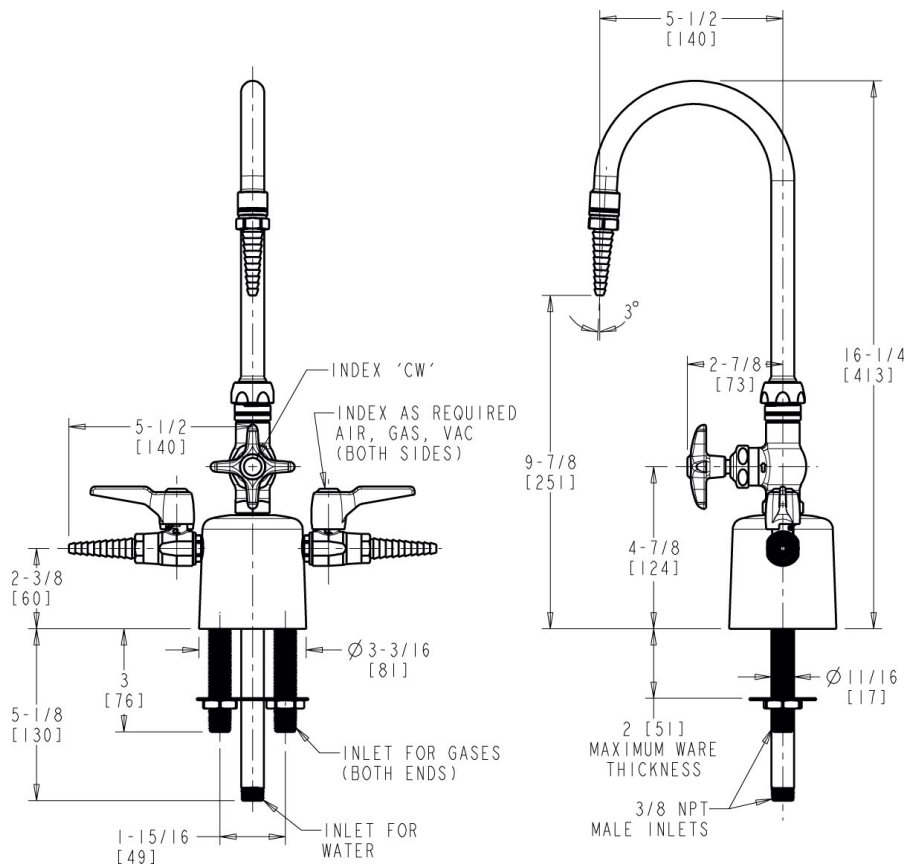

### Features & Specifications

---

- 5-1/4" rigid/swing gooseneck spout
- Laboratory nozzle with 10 serrations for laboratory hose
- Vandal Proof 2-1/2" cross handle with button indexed 'CW'
- Ceramic 1/4-turn operating cartridge, left-hand

Engineer \_\_\_\_\_

Contractor \_\_\_\_\_

Submitted as Shown       Submitted with Variations

Date \_\_\_\_\_

**Architect/Engineer Specification**

Chicago Faucets No. LCF1-AA-B1A1 Deck-mounted triple service combination valve, polished chrome finish. 5-1/4" rigid/swing gooseneck spout. Laboratory nozzle with 10 serrations for laboratory hose. Ceramic quarter-turn operating cartridge, left-hand turn. 2-1/2" cross handle with button indexed 'CW'.