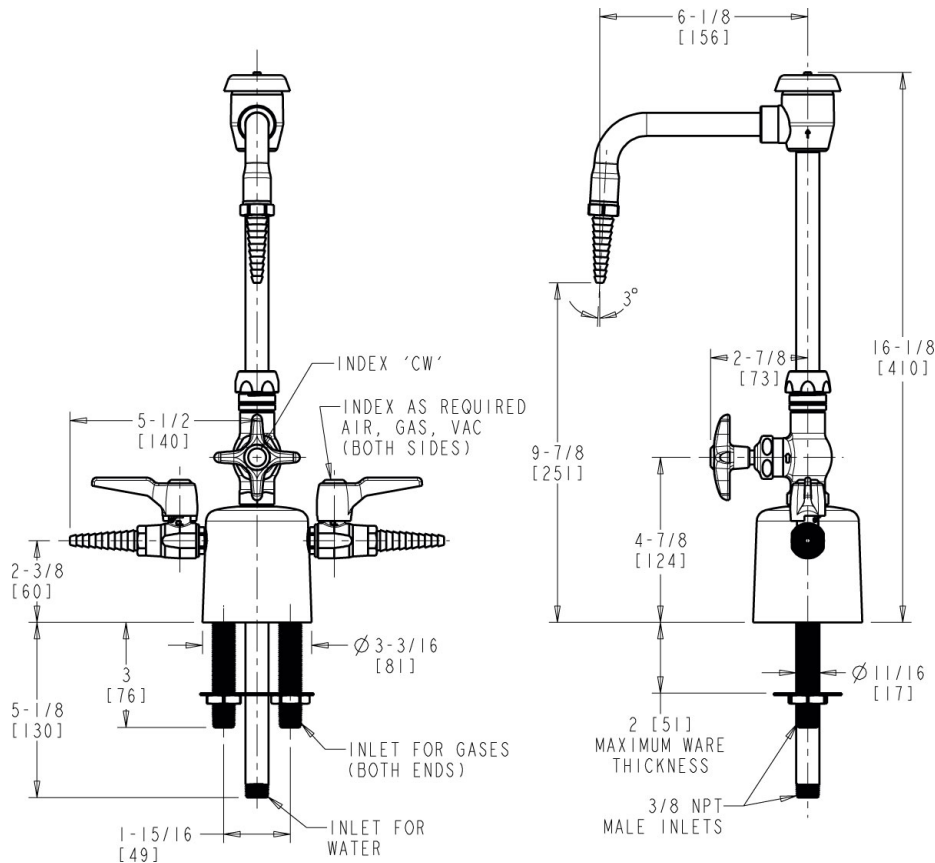

### Features & Specifications

---

- 6" rigid/swing gooseneck spout with atmospheric vacuum breaker
- Laboratory nozzle with 10 serrations for laboratory hose
- Vandal Proof 2-1/2" cross handle with button indexed 'CW'
- Ceramic 1/4-turn operating cartridge, left-hand

Engineer \_\_\_\_\_

Contractor \_\_\_\_\_

Submitted as Shown

Submitted with Variations

Date \_\_\_\_\_

**Architect/Engineer Specification**

Chicago Faucets No. LCF1-AA-B1B1 Deck-mounted triple service combination valve, polished chrome finish. 6" rigid/swing gooseneck spout with atmospheric vacuum breaker. Laboratory nozzle with 10 serrations for laboratory hose. Ceramic quarter-turn operating cartridge, left-hand turn. 2-1/2" cross handle with button indexed 'CW'.