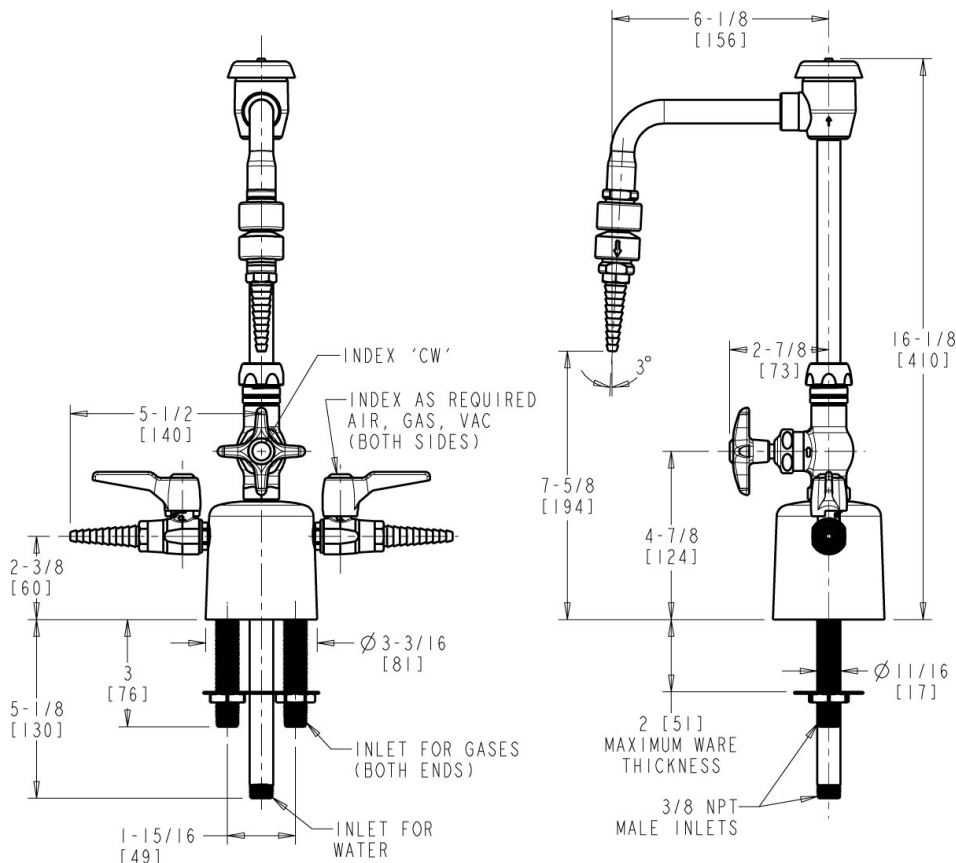

L Series Lab Fittings

LCF1-AA-B1B3

Product Type

Deck-mounted triple service combination valve

Features & Specifications

- 6" rigid/swing gooseneck spout with atmospheric vacuum breaker
- Straight serrated nozzle with vacuum breaker
- Vandal Proof 2-1/2" cross handle with button indexed 'CW'
- Ceramic 1/4-turn operating cartridge, left-hand
- Inline atmospheric vacuum breaker

Contractor _____

Submitted as Shown Submitted with Variations

Date _____

Architect/Engineer Specification

Chicago Faucets No. LCF1-AA-B1B3 Deck-mounted triple service combination valve, polished chrome finish. 6" rigid/swing gooseneck spout with atmospheric vacuum breaker. Straight serrated nozzle with vacuum breaker. Ceramic quarter-turn operating cartridge, left-hand turn. 2-1/2" cross handle with button indexed 'CW'. Inline atmospheric vacuum breaker.