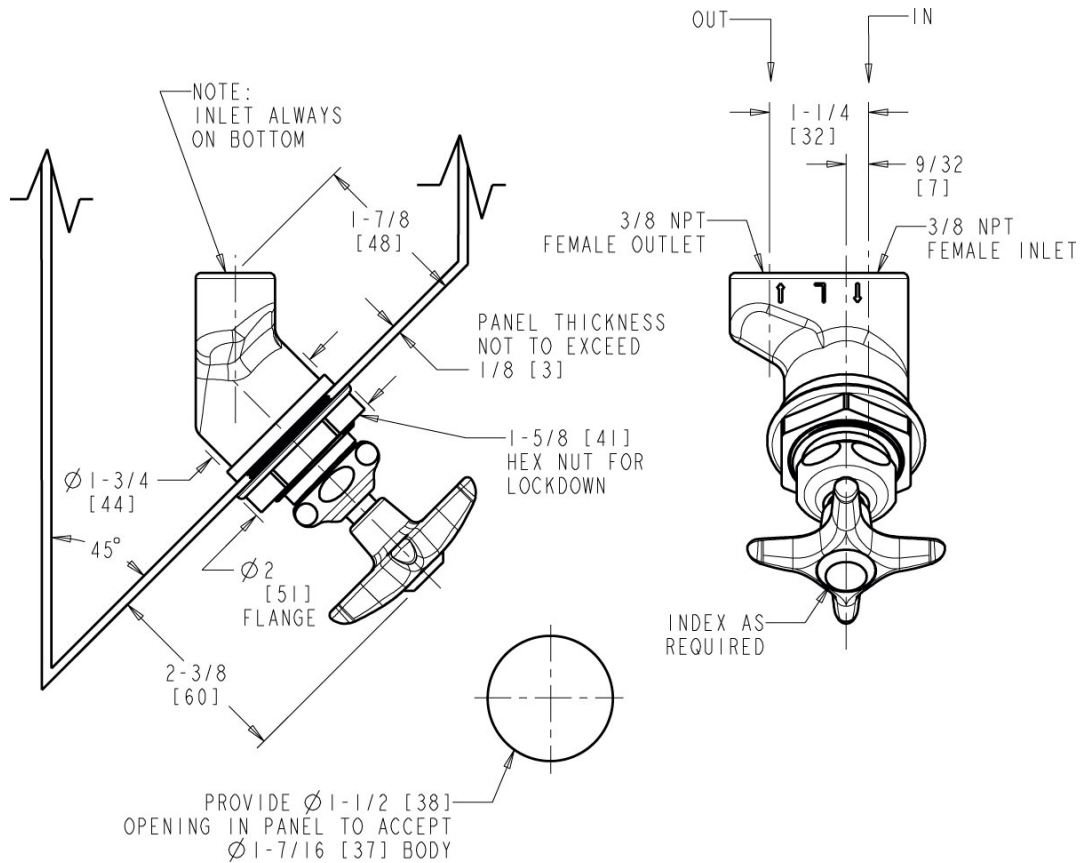

L Series Lab Fittings

LRV-S2-A1A

Product Type

Concealed valve, left-hand for 45° angle panels

Features & Specifications

- Vandal Proof 2-1/2" cross handle
- Slow compression operating steam cartridge, left-hand
- Complies with the requirements of the Buy American Act of 1933.

Date _____

Architect/Engineer Specification

Chicago Faucets No. LRV-S2-A1A Concealed valve, left-hand for 45° angle panels, polished chrome finish. Slow compression operating steam cartridge, left-hand turn. 2-1/2" cross handle, black nylon. Laboratory index button, black with white letters, STM (Steam).