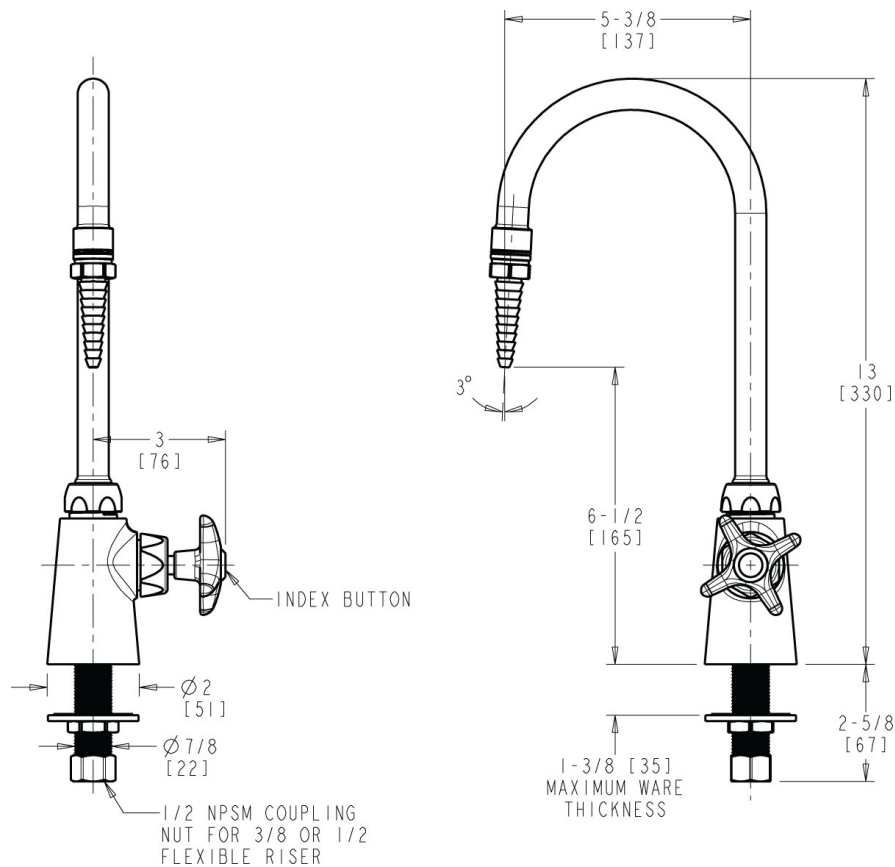

### Features & Specifications

---

- Single-hole
- 5-1/4" rigid/swing gooseneck spout
- Laboratory nozzle with 10 serrations for laboratory hose
- Vandal Proof 2-1/2" cross handle with button indexed 'CW'
- Slow compression operating cartridge, left-hand
- Complies with the requirements of the Buy American Act of 1933.

Engineer \_\_\_\_\_

Contractor \_\_\_\_\_

Submitted as Shown       Submitted with Variations

Date \_\_\_\_\_

**Architect/Engineer Specification**

Chicago Faucets No. LWS1-A11-A Deck-mounted single-inlet water faucet, right-hand control, polished chrome finish. Single-hole mount. 5-1/4" rigid/swing gooseneck spout. Laboratory nozzle with 10 serrations for laboratory hose. Slow compression operating cartridge, left-hand turn. 2-1/2" cross handle with button indexed 'CW'.