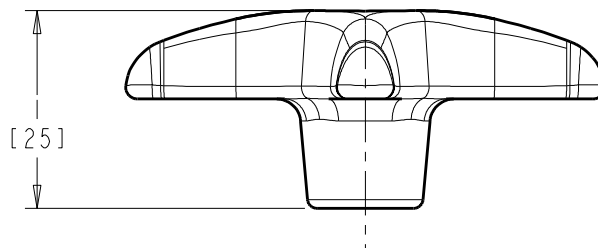

FITTING NO.

204-LEBJKCP

SUBMITTED MODEL NO.

SUBMITTED AS SHOWN

SUBMITTED AS NOTED

SEE ATTACHED FOR
SUBMITTED MODIFICATION

JOB NAME

ITEM NO.

DIMENSIONS ARE IN INCHES AND [MILLIMETERS].

TECHNICAL DATA

- SEE SPECIFICATION SHEET

ROUGHING IN DIMENSIONS MAY VARY AND ARE SUBJECT TO CHANGE. NO RESPONSIBILITY IS ASSUMED FOR USE OF SUPERCEDED OR VOIDED DATA.