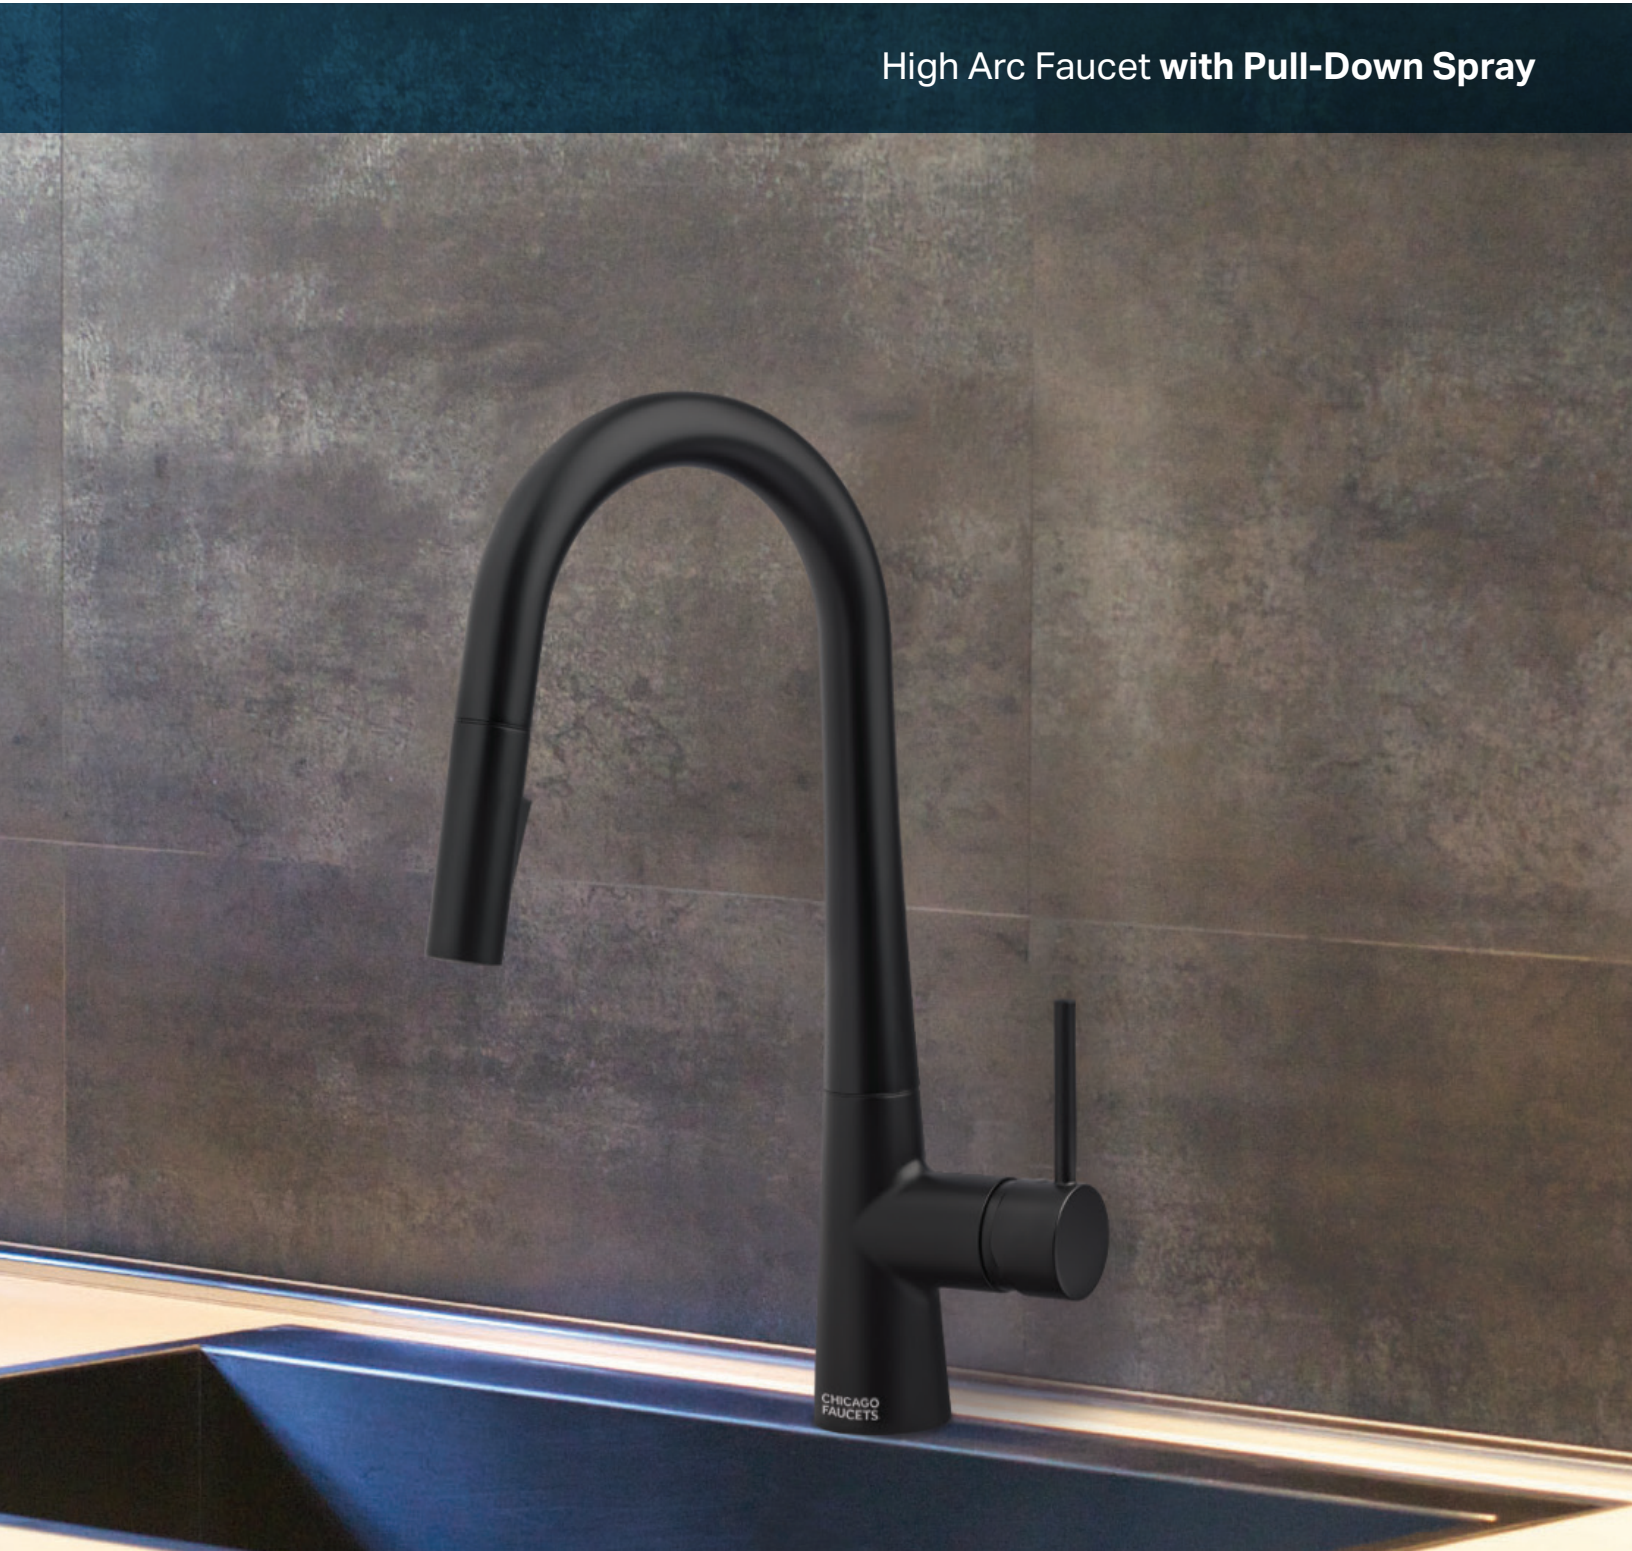

**CHICAGO
FAUCETS**
Geberit Group

434 Series

High Arc Faucet with Pull-Down Spray

434 Series High Arc Faucet with Pull-Down Spray

Contemporary design, pull-down convenience, and **commercial quality.**

Our High Arc Faucet with Pull-Down Spray delivers commercial durability with easy drop-in installation. It's a great new option for high traffic commercial applications like teacher's lounges, office break rooms, physician offices, and kitchens – with sleek, contemporary styling. The all metal construction and our time-tested commercial ceramic cartridge are backed by a 5-year warranty.

Push-Button Convenience

Simple push-button activation between spray and fill with a water conserving 1.5 GPM flow rate

Durable Construction

All metal construction, including heavy-duty, chrome plated brass spout and body for extra durability – ideal for frequent use in teacher's lounges, hotel kitchenettes, and staff kitchens

Dependable Docking

Faucet spray is held precisely in place with snap-in docking feature – stays in place when not in use

Reliable Operation

Time-tested, heavy-duty ceramic cartridge provides reliable operation and fast, easy replacement