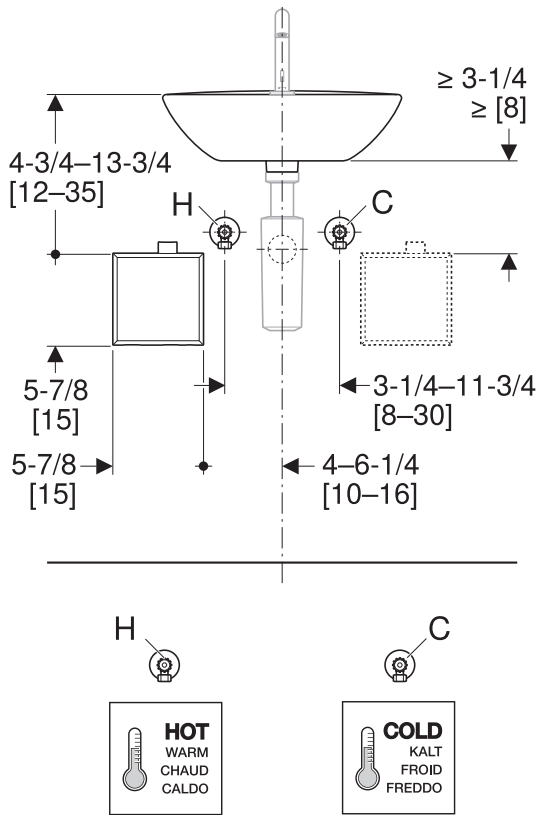

ALPINA® SERIES

INSTALLATION MANUAL

FOR AVISIO® AND ALENTO
TOUCHLESS FAUCETS

**KNOW
HOW**
INSTALLED

Dimensions in:
inch [cm]

1

1

2

☒

1

2

3

4

3 B

☒

1