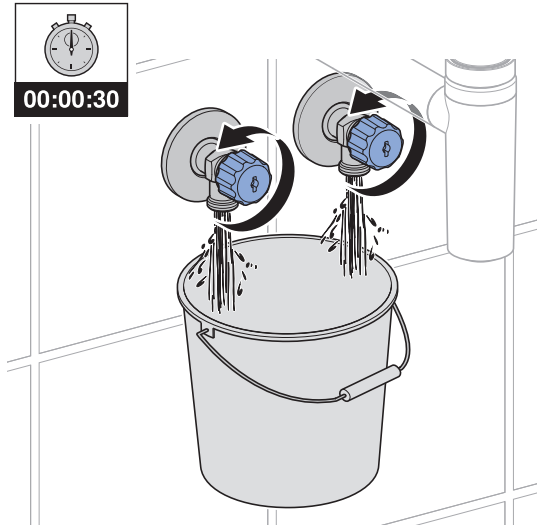

ALPINA® SERIES

INSTALLATION MANUAL

FOR AVISIO® AND ALENTO
TOUCHLESS FAUCETS

**KNOW
HOW**
INSTALLED

Dimensions in:
inch [cm]

1

1

2