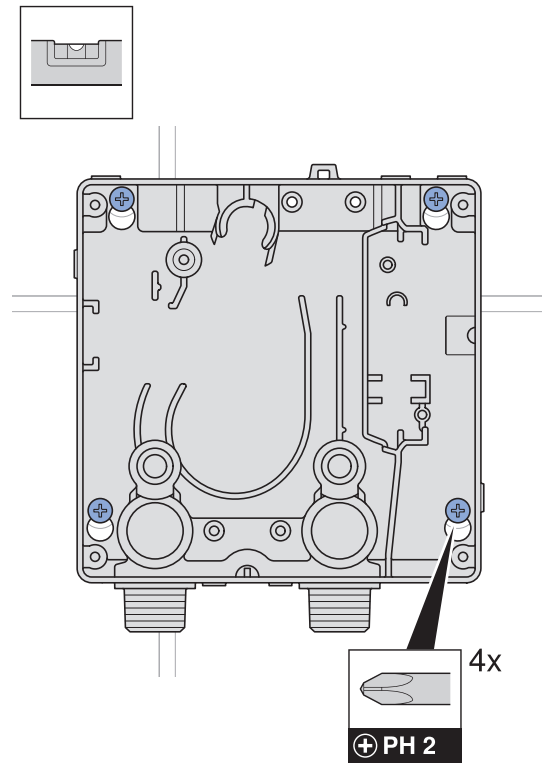

ALPINA® SERIES

INSTALLATION MANUAL

FOR AVISIO® AND ALENTO
TOUCHLESS FAUCETS

**KNOW
HOW**
INSTALLED

Dimensions in:
inch [cm]

1

1

2

3

4

5

6

7

2

1

2

3

4

5

6

3

→ **3 A** 6

→ **3 B** 7

3 A

☒

1

2

3

4

3 B

☒

1