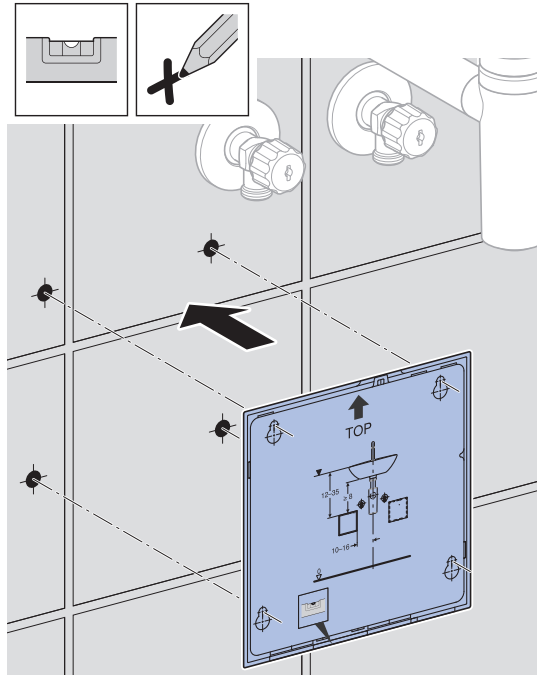

ALPINA® SERIES

INSTALLATION MANUAL

FOR AVISIO® AND ALENTO
TOUCHLESS FAUCETS

**KNOW
HOW**
INSTALLED

Dimensions in:
inch [cm]

1

1

2