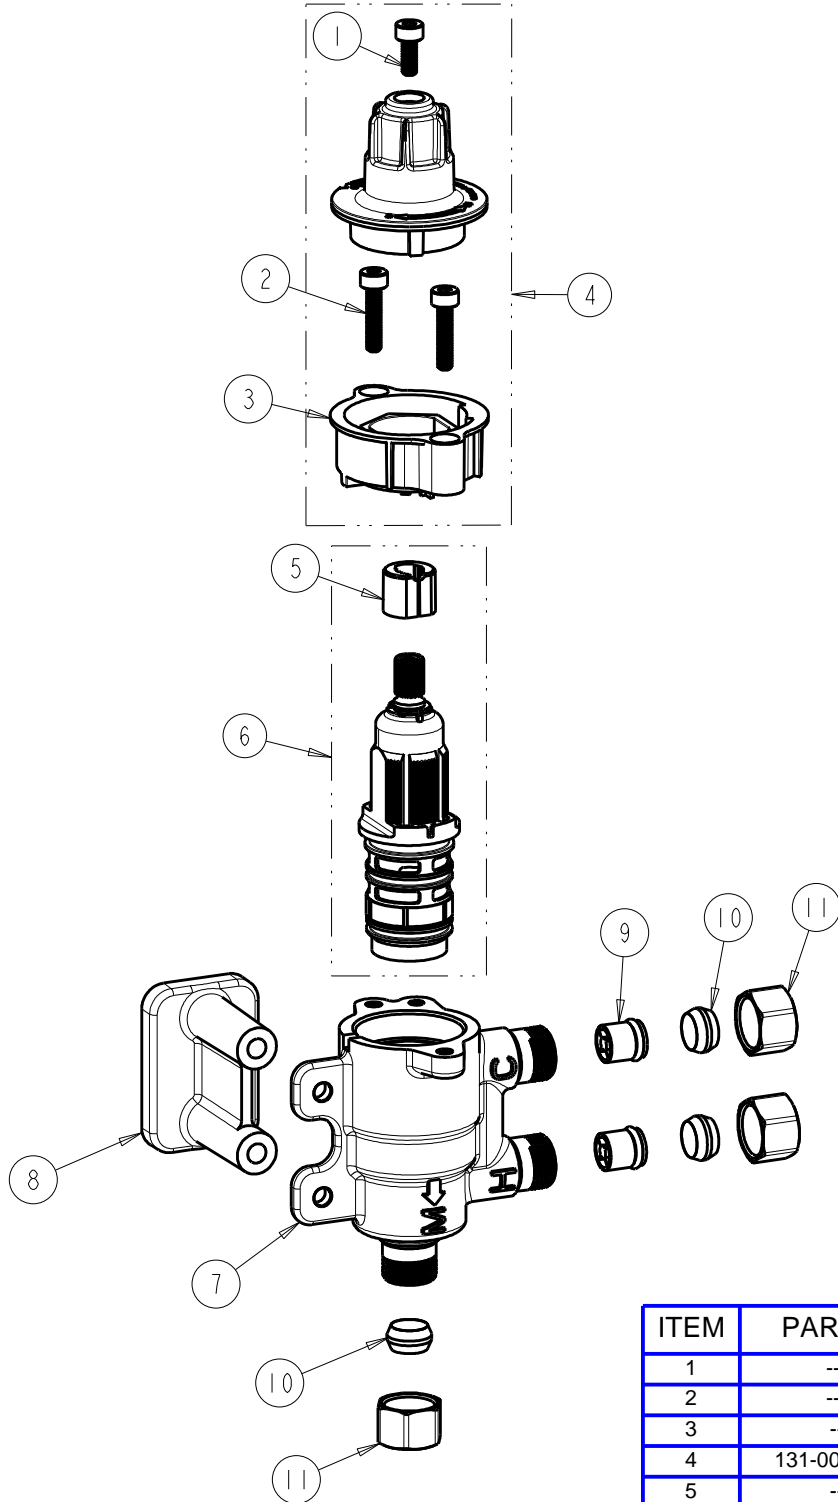

REPAIR PARTS

FITTING NO.
131-ABNF
131-ABRCF
SUBMITTED MODEL NO.

BY: SID DATE: 03-11-11
CHK: *DR* REV: 04-06-16

ITEM NO.

FOR TECHNICAL ASSISTANCE
1-800-TEC-TRUE (1-800-832-8783)

ITEM	PART NO.	DESCRIPTION
1	-----	HEX SCREW, M4x0.7x10mm
2	-----	BONNET HEX SCREW, M4x0.7x16mm
3	-----	BONNET
4	131-001KJKNF	HANDLE KIT
5	-----	KNOB LOCATOR
6	131-XFMJKNF	KIT, CARTRIDGE & KNOB LOCATOR
7	-----	VALVE BODY
8	-----	SPACER
9	550-009JKABNF	CHECK CARTRIDGE ASSEMBLY
10	-----	FERRULE, 3/8 TUBE
11	-----	COMPRESSION NUT, 3/8 TUBE