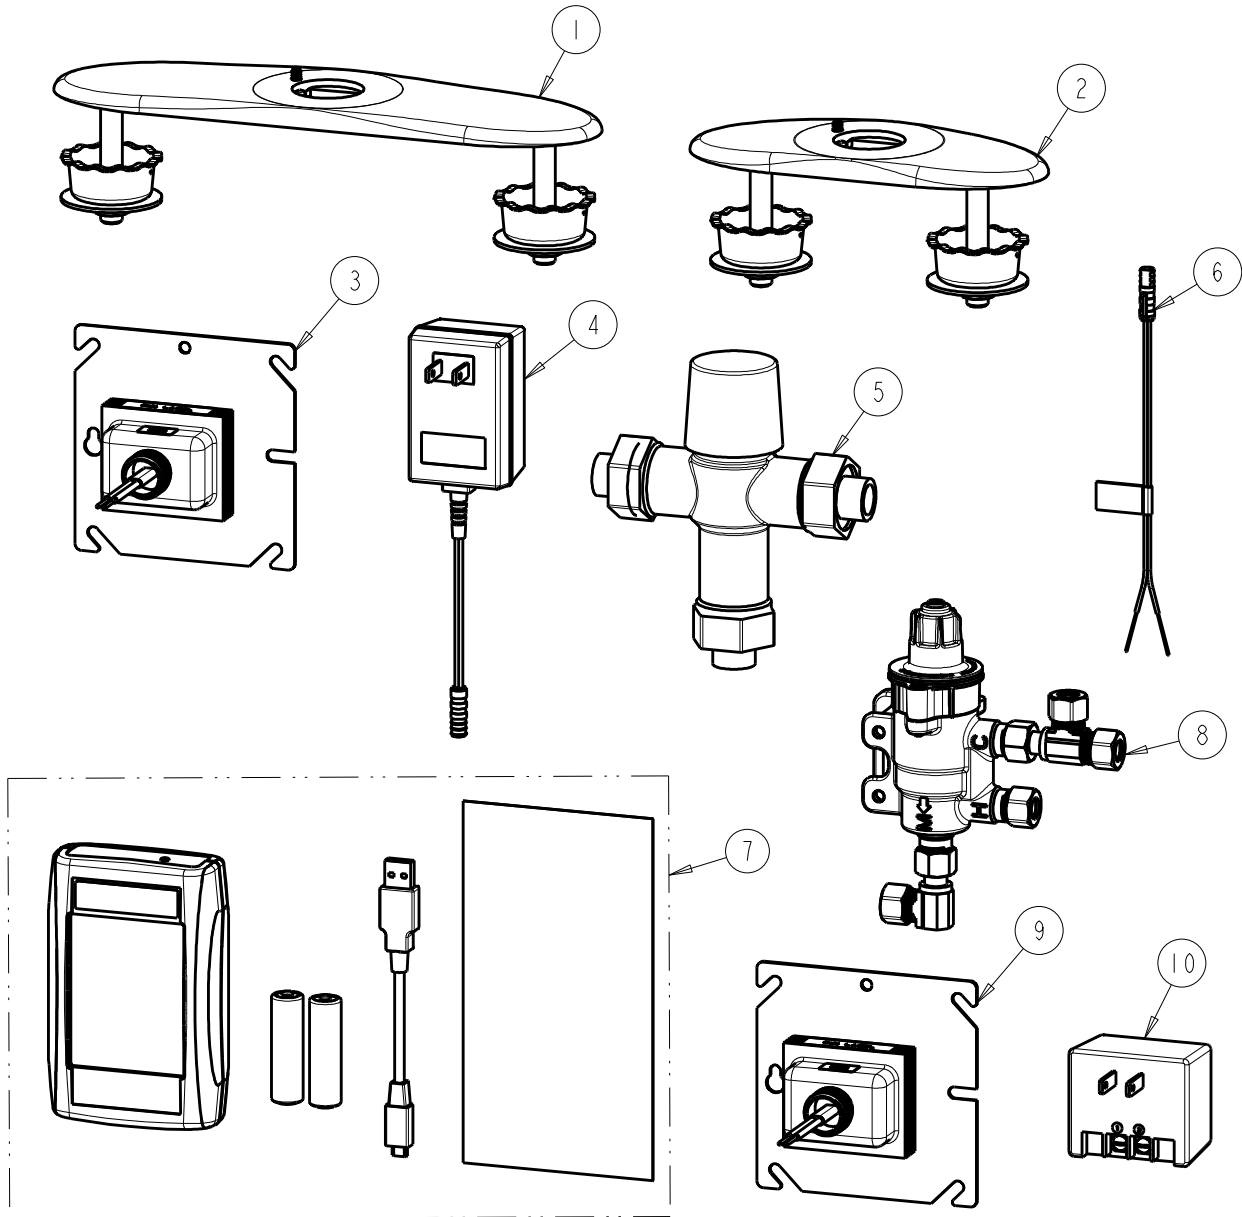

CHICAGO FAUCETS
a Geberit company

2100 South Clearwater Drive
Des Plaines, IL 60018
Phone: 847-803-5000
Fax: 847-803-5454
www.chicagofaucets.com

REPAIR PARTS

BY: SID DATE: 02-14-14
CHK: *AR* REV: 01-07-16

FITTING NO.
116_ACCESSORY
SUBMITTED MODEL NO.

ITEM NO.

FOR TECHNICAL ASSISTANCE
1-800-TEC-TRUE (1-800-832-8783)

ITEM	PART NO.	DESCRIPTION	ITEM	PART NO.	DESCRIPTION
1	240.628.21.1	8" COVERPLATE ASSY, HYTRONIC	6	242.340.00.1	ADAPTER WIRE, BANK INSTALLATION
2	240.627.21.1	4" COVERPLATE ASSY, HYTRONIC	7	116.585.00.1	CFC SERVICE REMOTE
3	243.260.00.1	5VA HARDWIRE TRANSFORMER	8	131-CABNF	THERMOSTATIC, BELOW DECK MIXER
4	240.630.00.1	TRANSFORMER,SINGLE USE PLUG IN	9	243.259.00.0	5VA HARDWIRE TRANSFORMER
5	122-ABNF	TEMPERING, MIXING VALVE	10	242.559.00.1	TRANSFORMER, SINGLE-MULTI (US)