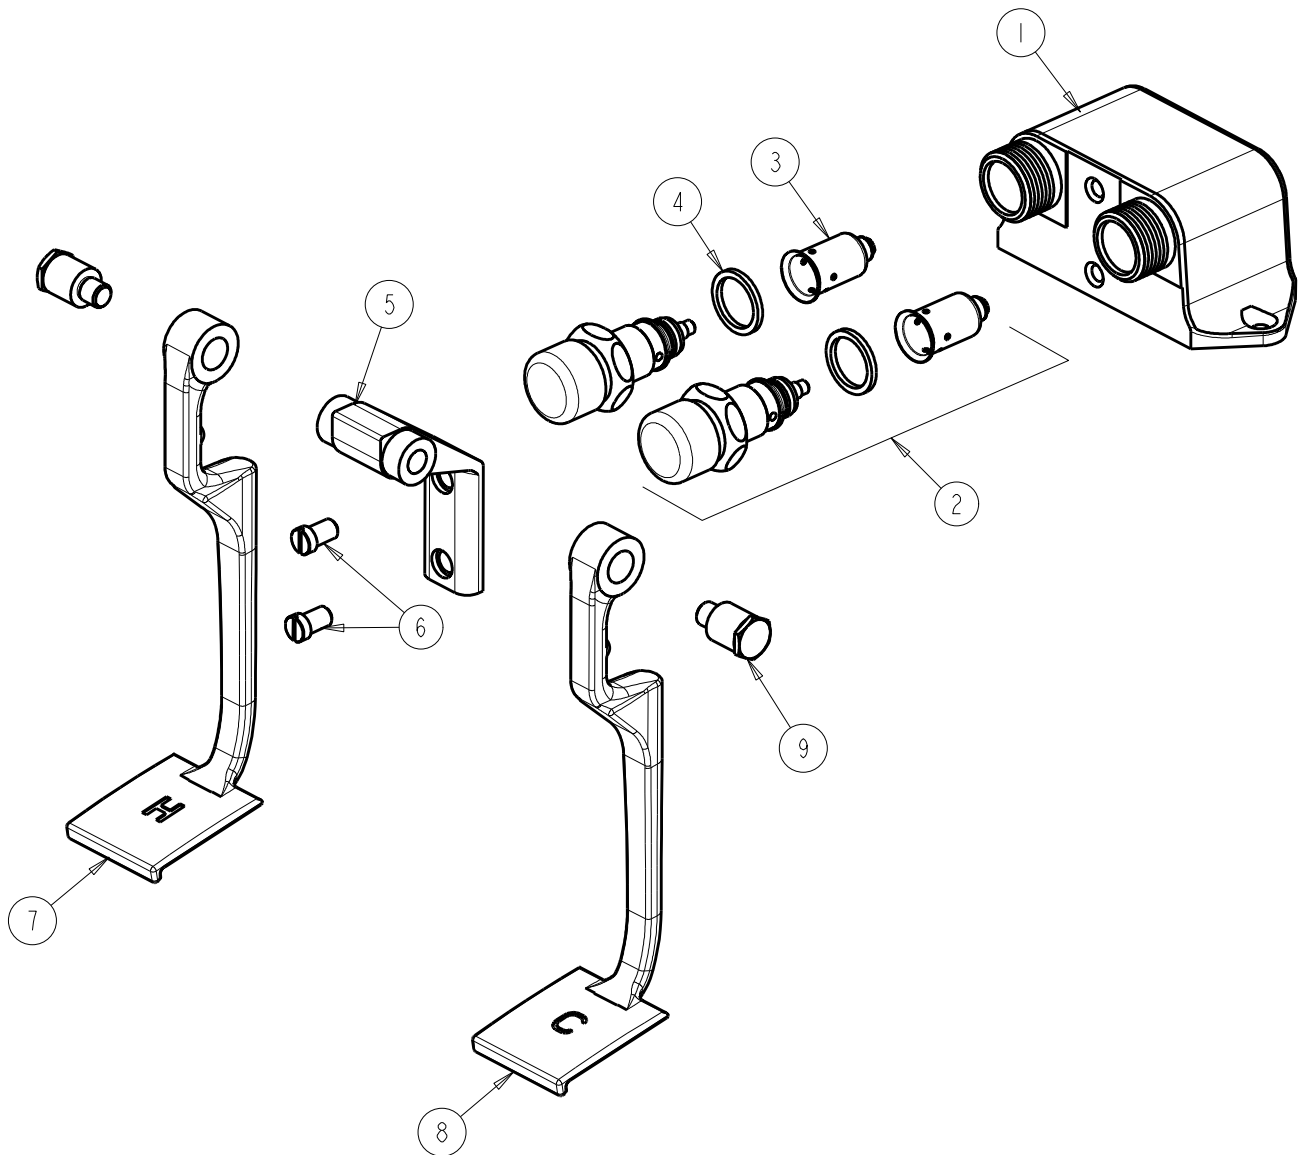

CHICAGO FAUCETS
a Geberit company

2100 South Clearwater Drive
Des Plaines, IL 60018
Phone: 847-803-5000
Fax: 847-803-5454
www.chicagofaucets.com

REPAIR PARTS

BY: SID DATE: 01-11-16

CHK: *AK* REV:

FITTING NO.

625-LPSLOABRCF

SUBMITTED MODEL NO.

ITEM NO.

FOR TECHNICAL ASSISTANCE
1-800-TEC-TRUE (1-800-832-8783)

ITEM	PART NO.	DESCRIPTION
1	-----	VALVE BODY (NOT SOLD SEPARATELY)
2	628-XSLOJKABNF	FOR PARTS SEE AB628-XSLOJKNF
3	333-073JKABNF	DASHPOT, SLOW
4	1-043JKABNF	GASKET, CAP 1 X .80 X .09
5	625-060JKRCF	BRACKET
6	625-006JKNF	SCREW, PAN HEAD 5/16-18 UNC
7	625-059JKNF	PEDAL, HOT
8	625-159JKNF	PEDAL, COLD
9	625-061JKRCF	BOLT, SHOULDER 3/8-24 UNF X 5/8 HEX