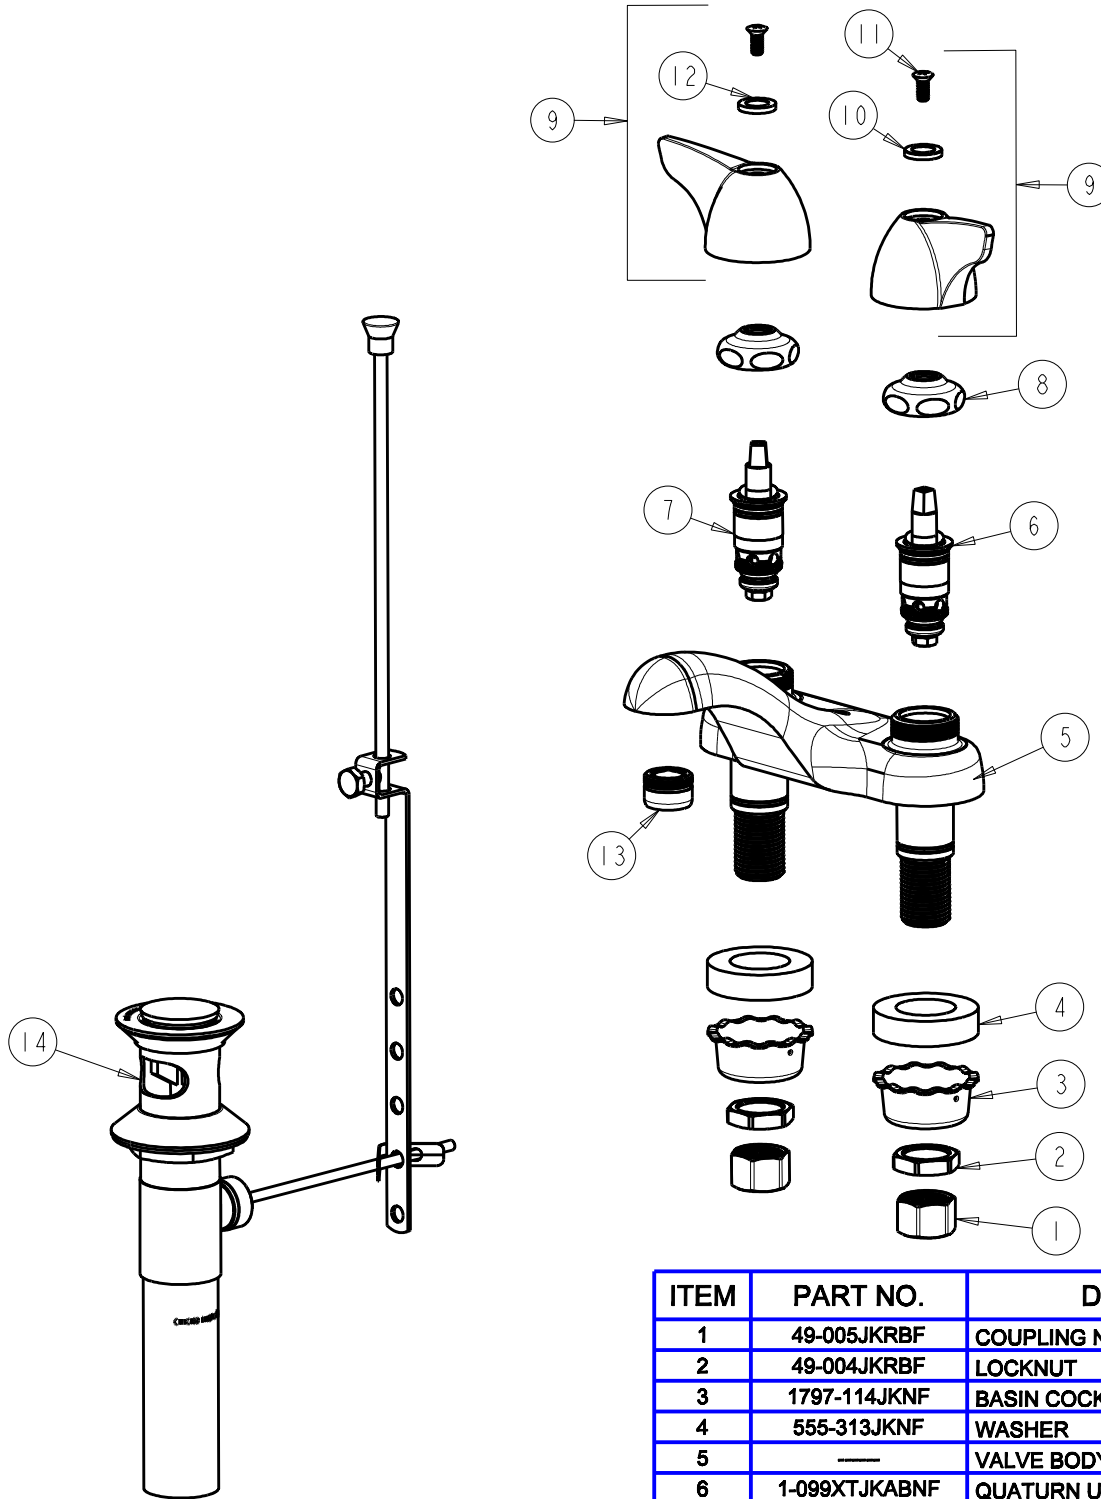

CHICAGO FAUCETS
a Geberit company

2100 South Clearwater Drive
Des Plaines, IL 60018
Phone: 847-803-5000
Fax: 847-803-5454
www.chicagofaucets.com

REPAIR PARTS

FITTING NO.

797-1000ABCP

SUBMITTED MODEL NO.

ITEM NO.

BY: JAR DATE: 10-28-11

CHK: *JAR* REV:

FOR TECHNICAL ASSISTANCE
1-800-TEC-TRUE (1-800-832-8783)

ITEM	PART NO.	DESCRIPTION
1	49-005JKRBF	COUPLING NUT
2	49-004JKRBF	LOCKNUT
3	1797-114JKNF	BASIN COCK WASHER
4	555-313JKNF	WASHER
5	—	VALVE BODY (NOT SOLD SEPARATELY)
6	1-099XTJKABNF	QUATURN UNIT (RH)
7	1-100XTJKABNF	QUATURN UNIT (LH)
8	1-214JKCP	CAP
9	1000-PRJKCP	WING HANDLE ASSEMBLY (PAIR)
10	633-123JKNF	INDEX BUTTON (BLUE)
11	420-010JKRCF	SCREW, 10-32 UNC PH 1/2
12	633-023JKNF	INDEX BUTTON (RED)
13	E12JKCP	SOFTFLO OUTLET
14	1222-KJKCP	POP-UP WASTE